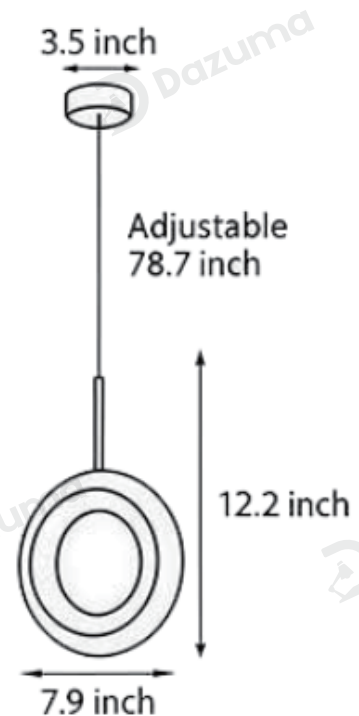

· **Product Details**

Material	Aluminum, Hardware
----------	--------------------

· **Core Specifications**

Length	13.8 inches
Width	4.7 inches
Depth	3.5 inches

· Basic Product Information

Product Model	LI002476-03B/ 04B
Product Type	Multi-Light Pendants
Power Type	Hardwired
Product Color	Gold

· Product Details

Material	Aluminum, Hardware
----------	--------------------

· Core Specifications

Length	14.2 inches
Width	9.4 inches
Depth	5.9 inches

· Basic Product Information

Product Model	LI002476-05B/ 06B
Product Type	Multi-Light Pendants
Power Type	Hardwired
Product Color	Gold

· Product Details

Material	Aluminum, Hardware
----------	--------------------

· Core Specifications

Length	12.2 inches
Width	7.9 inches
Depth	3.5 inches

· Basic Product Information

Product Model	LI002476-07B/ 08B
Product Type	Multi-Light Pendants
Power Type	Hardwired
Product Color	Gold

· Product Details

Material	Aluminum, Hardware
----------	--------------------

· Core Specifications

Length	12.2 inches
Width	12.2 inches
Depth	5.9 inches

· Basic Product Information

Product Model	LI002476-09B/ 10B
Product Type	Multi-Light Pendants
Power Type	Hardwired
Product Color	Gold