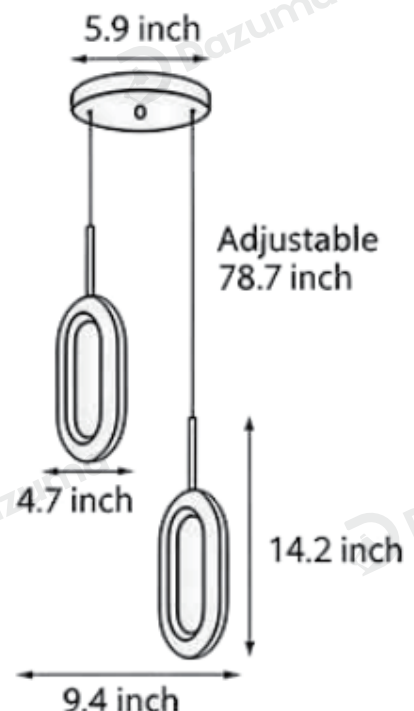

· **Product Details**

Material	Aluminum, Hardware
----------	--------------------

· **Core Specifications**

Length	13.8 inches
Width	4.7 inches
Depth	3.5 inches

· Basic Product Information

Product Model	LI002476-03B/ 04B
Product Type	Multi-Light Pendants
Power Type	Hardwired
Product Color	Gold

· Product Details

Material	Aluminum, Hardware
----------	--------------------

· Core Specifications

Length	14.2 inches
Width	9.4 inches
Depth	5.9 inches

· Basic Product Information

Product Model	LI002476-05B/ 06B
Product Type	Multi-Light Pendants
Power Type	Hardwired
Product Color	Gold

· Product Details

Material	Aluminum, Hardware
----------	--------------------

· Core Specifications

Length	12.2 inches
Width	7.9 inches
Depth	3.5 inches

· Basic Product Information

Product Model	LI002476-07B/ 08B
Product Type	Multi-Light Pendants
Power Type	Hardwired
Product Color	Gold

· Product Details

Material	Aluminum, Hardware
----------	--------------------

· Core Specifications

Length	12.2 inches
Width	12.2 inches
Depth	5.9 inches

· Basic Product Information

Product Model	LI002476-09B/ 10B
Product Type	Multi-Light Pendants
Power Type	Hardwired
Product Color	Gold