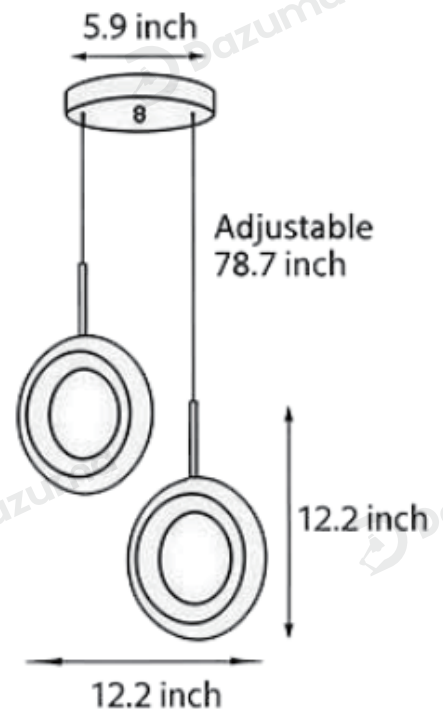

· Product Details

Material	Aluminum, Hardware
----------	--------------------

· Core Specifications

Length	14.2 inches
Width	9.4 inches
Depth	5.9 inches

· Basic Product Information

Product Model	LI002476-05B/ 06B
Product Type	Multi-Light Pendants
Power Type	Hardwired
Product Color	Gold

· Product Details

Material	Aluminum, Hardware
----------	--------------------

· Core Specifications

Length	12.2 inches
Width	7.9 inches
Depth	3.5 inches

· Basic Product Information

Product Model	LI002476-07B/ 08B
Product Type	Multi-Light Pendants
Power Type	Hardwired
Product Color	Gold

· Product Details

Material	Aluminum, Hardware
----------	--------------------

· Core Specifications

Length	12.2 inches
Width	12.2 inches
Depth	5.9 inches

· Basic Product Information

Product Model	LI002476-09B/ 10B
Product Type	Multi-Light Pendants
Power Type	Hardwired
Product Color	Gold

· Product Details

Material	Aluminum, Hardware
----------	--------------------

· Core Specifications

Length	13.0 inches
Width	10.2 inches
Depth	5.9 inches

Voltage AC85-265V

Light Source Type LED

Light Source Included Yes