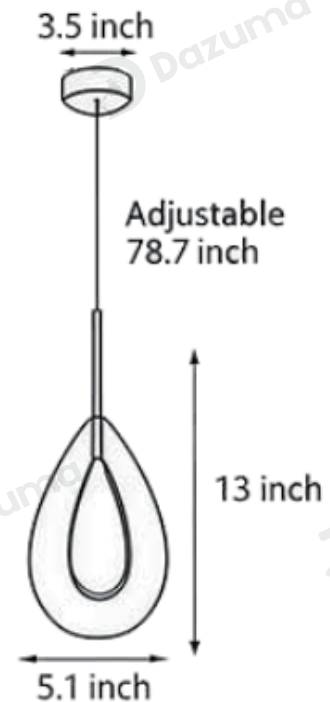

· Basic Product Information

Product Model	LI002476-09B/ 10B
Product Type	Multi-Light Pendants
Power Type	Hardwired
Product Color	Gold

· Product Details

Material	Aluminum, Hardware

· Core Specifications

Length	13.0 inches
Width	5.1 inches
Depth	3.5 inches