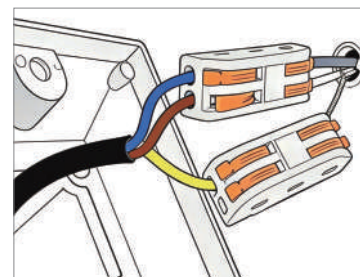

Voltage AC85-265V

Light Source Type LED

Light Source Included Yes

Color Temperature 3000- 6000K

Dimmable No

Hardwired

Blue: Neutral wire

Brown: Live wire

Yellow: Ground wire