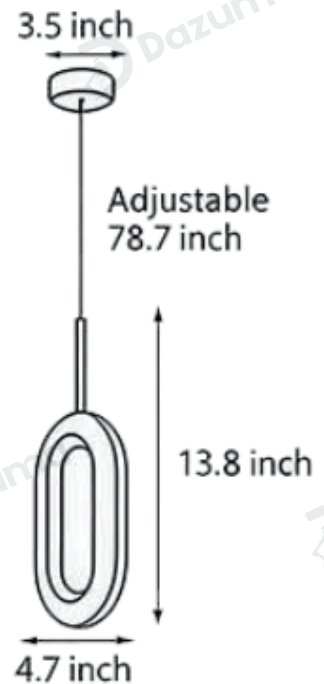

· **Product Details**

Material	Aluminum, Hardware
----------	--------------------

· **Core Specifications**

Length	13.8 inches
Width	4.7 inches
Depth	3.5 inches

· Basic Product Information

Product Model	LI002476-03B/ 04B
Product Type	Multi-Light Pendants
Power Type	Hardwired
Product Color	Gold

· Product Details

Material	Aluminum, Hardware
----------	--------------------

· Core Specifications

Length	14.2 inches
Width	9.4 inches
Depth	5.9 inches

· Basic Product Information

Product Model	LI002476-05B/ 06B
Product Type	Multi-Light Pendants
Power Type	Hardwired
Product Color	Gold

· Product Details

Material	Aluminum, Hardware
----------	--------------------

· Core Specifications

Length	12.2 inches
Width	7.9 inches
Depth	3.5 inches

· Basic Product Information

Product Model	LI002476-07B/ 08B
Product Type	Multi-Light Pendants
Power Type	Hardwired
Product Color	Gold

· Product Details

Material	Aluminum, Hardware
----------	--------------------

· Core Specifications

Length	13.0 inches
Width	10.2 inches
Depth	5.9 inches

Voltage AC85-265V

Light Source Type LED

Light Source Included Yes