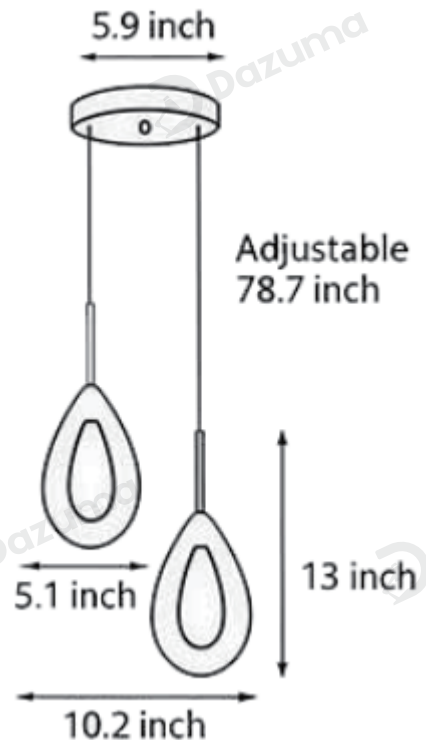

· Product Details

Material	Aluminum, Hardware
----------	--------------------

· Core Specifications

Length	12.2 inches
Width	7.9 inches
Depth	3.5 inches

· Basic Product Information

Product Model	LI002476-07B/ 08B
Product Type	Multi-Light Pendants
Power Type	Hardwired
Product Color	Gold

· Product Details

Material	Aluminum, Hardware
----------	--------------------

· Core Specifications

Length	12.2 inches
Width	12.2 inches
Depth	5.9 inches

· Basic Product Information

Product Model	LI002476-09B/ 10B
Product Type	Multi-Light Pendants
Power Type	Hardwired
Product Color	Gold

· Product Details

Material	Aluminum, Hardware
----------	--------------------

· Core Specifications

Length	13.0 inches
Width	5.1 inches
Depth	3.5 inches

· Basic Product Information

Product Model	LI002476-11B/ 12B
Product Type	Multi-Light Pendants
Power Type	Hardwired
Product Color	Gold

· Product Details

Material	Aluminum, Hardware
----------	--------------------

· Core Specifications

Length	13.0 inches
Width	10.2 inches
Depth	5.9 inches

Voltage AC85-265V

Light Source Type LED

Light Source Included Yes