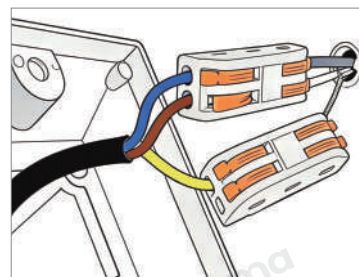

Blue: Neutral wire
Brown: Live wire
Yellow: Ground wire