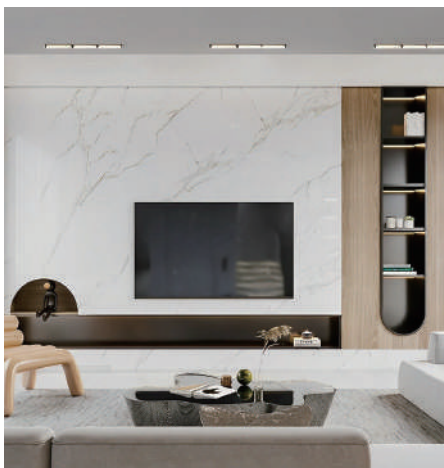

Product Name Recessed linear light fixture

Style Modern

Specification 5-Light/10-Light/15-Light

This recessed linear light features an aluminum body, available in black and white.

It comes in three configurations: 5-light, 10-light and 15-light.

Built-in high CRI LED chips provide bright and even illumination, supporting three color temperature modes.

Suitable for recessed installation in ceilings, walls or display cabinets.