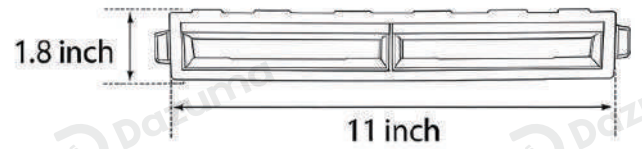

## · Product Details

---

Material

Aluminum + Acrylic

· **Core Specifications**

Width 1.7 inches  
 Length 5.7 inches  
 Height 1.8 inches

Width 1.7 inches  
 Length 11 inches  
 Height 1.8 inches

Width 1.7 inches  
 Length 16.3 inches  
 Height 1.8 inches