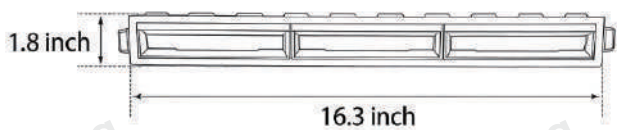

## · Product Details

---

Material

Aluminum + Acrylic

· **Core Specifications**

Width 1.7 inches  
 Length 5.7 inches  
 Height 1.8 inches

Width 1.7 inches  
 Length 11 inches  
 Height 1.8 inches

Width 1.7 inches  
 Length 16.3 inches  
 Height 1.8 inches