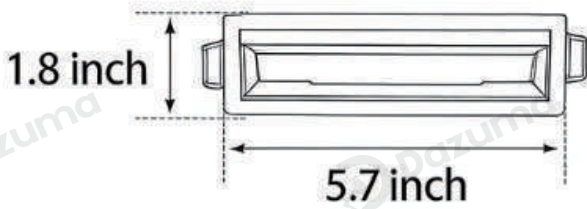

## · Product Details

---

Material

Aluminum + Acrylic

· **Core Specifications**

Width 1.7 inches  
 Length 5.7 inches  
 Height 1.8 inches

Width 1.7 inches  
 Length 11 inches  
 Height 1.8 inches

Width 1.7 inches  
 Length 16.3 inches  
 Height 1.8 inches