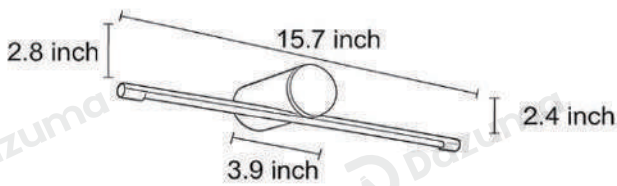

Gold+Black

· Product Details

Material

Copper, Acrylic

· Core Specifications

Width	3.9 inches
Length	15.7 inches
Height	2.8 inches

Width	3.9 inches
Length	23.6 inches
Height	2.8 inches

Width	3.9 inches
Length	31.5 inches
Height	2.8 inches

Width	3.9 inches
Length	39.4 inches
Height	2.8 inches

Voltage	AC110V
Light Source Type	LED light strip
Light Source Included	Yes
Color Temperature	3000- 6000K
Dimmable	Yes

Hardwired

Blue: Neutral wire
 Brown: Live wire
 Yellow: Ground wire