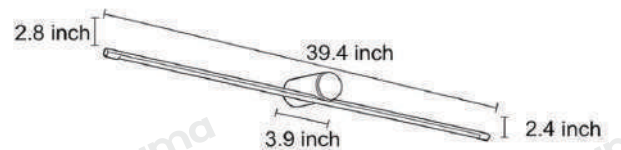

Gold+Black

· Product Details

Material

Copper, Acrylic

· Core Specifications

Width	3.9 inches
Length	15.7 inches
Height	2.8 inches

Width	3.9 inches
Length	23.6 inches
Height	2.8 inches

Width	3.9 inches
Length	31.5 inches
Height	2.8 inches

Width	3.9 inches
Length	39.4 inches
Height	2.8 inches

Voltage	AC110V
Light Source Type	LED light strip
Light Source Included	Yes
Color Temperature	3000- 6000K
Dimmable	Yes

Hardwired

Blue: Neutral wire
 Brown: Live wire
 Yellow: Ground wire