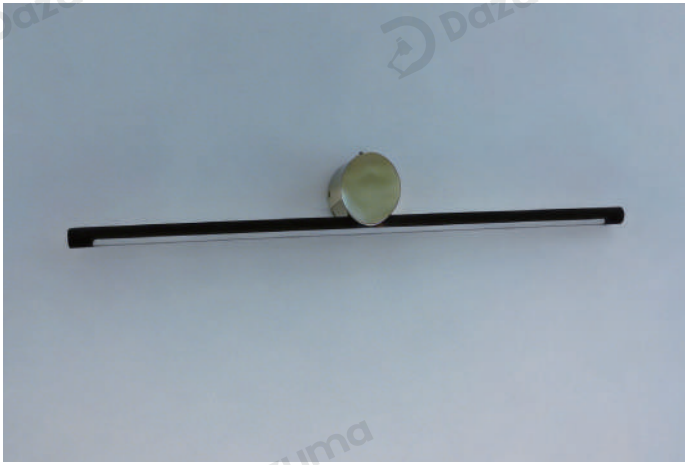

Product Name	Linear vanity light bar
Style	Modern
Specification	Gold+Black / Black+Gold

This linear vanity light features a cylindrical lampshade and linear light bar, with two luxury contrast colors: gold & black, black & gold.

It comes in 4 lengths. The acrylic light bar offers even, bright lighting with 3-color dimming (3000K/4500K/6000K), ideal for makeup and skincare.

With a copper frame and acrylic construction, it blends modern elegance and durability. Suitable for mounting above, below or beside bathroom mirrors, adding a luxurious touch to modern and transitional spaces.

Gold+Black

· Product Details

Material

Copper, Acrylic

· Core Specifications

Width	3.9 inches
Length	15.7 inches
Height	2.8 inches

Width	3.9 inches
Length	23.6 inches
Height	2.8 inches

Width	3.9 inches
Length	31.5 inches
Height	2.8 inches

Width	3.9 inches
Length	39.4 inches
Height	2.8 inches

Voltage	AC110V
Light Source Type	LED light strip
Light Source Included	Yes
Color Temperature	3000- 6000K
Dimmable	Yes

Hardwired

Blue: Neutral wire
 Brown: Live wire
 Yellow: Ground wire