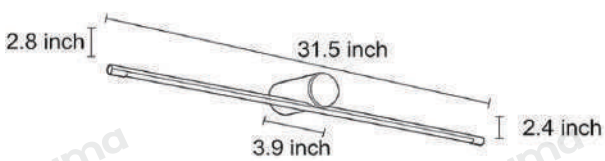

Gold+Black

· Product Details

Material

Copper, Acrylic

· Core Specifications

Width	3.9 inches
Length	15.7 inches
Height	2.8 inches

Width	3.9 inches
Length	23.6 inches
Height	2.8 inches

Width	3.9 inches
Length	31.5 inches
Height	2.8 inches

Width	3.9 inches
Length	39.4 inches
Height	2.8 inches

Voltage	AC110V
Light Source Type	LED light strip
Light Source Included	Yes
Color Temperature	3000- 6000K
Dimmable	Yes

Hardwired

Blue: Neutral wire
 Brown: Live wire
 Yellow: Ground wire