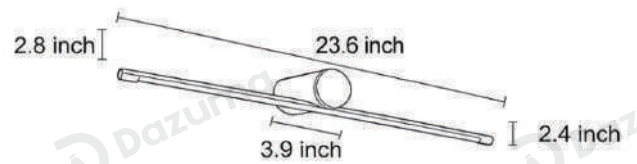

Gold+Black

· Product Details

Material

Copper, Acrylic

· Core Specifications

Width	3.9 inches
Length	15.7 inches
Height	2.8 inches

Width	3.9 inches
Length	23.6 inches
Height	2.8 inches

Width	3.9 inches
Length	31.5 inches
Height	2.8 inches

Width	3.9 inches
Length	39.4 inches
Height	2.8 inches

Voltage	AC110V
Light Source Type	LED light strip
Light Source Included	Yes
Color Temperature	3000- 6000K
Dimmable	Yes

Hardwired

Blue: Neutral wire
 Brown: Live wire
 Yellow: Ground wire