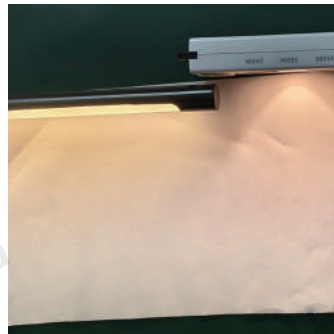

· Core Performance Indicators

Installation Method	Wall Mounted-Fix the base on the wall, wire then install the lamp body.
Application Scenarios	Indoor,Kitchen
Certifications	CE, ROHS, WEEE, CEC, DLC, IES
Color Temperature Adjustment	3-Color Temperature (3000K/4500K/6000K)
Product Accessories	Fixture ×1, Manual ×1, Screw Pack ×1

www.dazuma.us

+1 978-678-4855 (US Support)

hello@dazuma.us

Customer Service: Mon-Fri, 9am-6pm EST.

Online Service Team: 120 East Hollis Street, Nashua, NH 03060