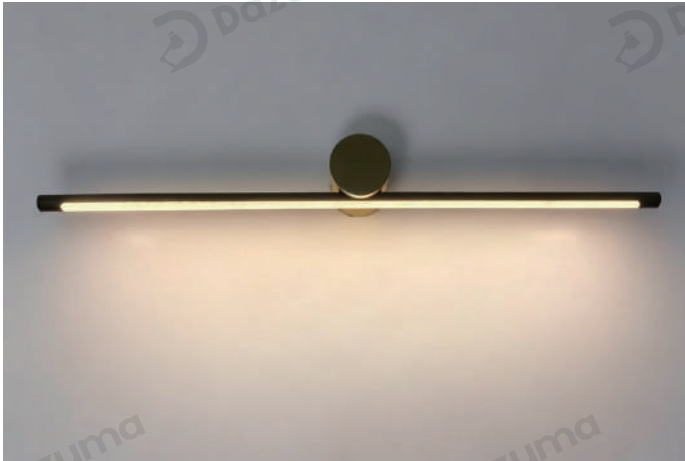

Product Name	Linear vanity light bar
Style	Modern
Specification	Gold+Black / Black+Gold

This linear vanity light features a cylindrical lampshade and linear light bar, with two luxury contrast colors: gold & black, black & gold.

It comes in 4 lengths. The acrylic light bar offers even, bright lighting with 3-color dimming (3000K/4500K/6000K), ideal for makeup and skincare.

With a copper frame and acrylic construction, it blends modern elegance and durability. Suitable for mounting above, below or beside bathroom mirrors, adding a luxurious touch to modern and transitional spaces.

Gold+Black

· Product Details

Material

Copper, Acrylic

· Core Specifications

Width	3.9 inches
Length	15.7 inches
Height	2.8 inches

Width	3.9 inches
Length	23.6 inches
Height	2.8 inches

Width	3.9 inches
Length	31.5 inches
Height	2.8 inches

Width	3.9 inches
Length	39.4 inches
Height	2.8 inches

Voltage	AC110V
Light Source Type	LED light strip
Light Source Included	Yes
Color Temperature	3000- 6000K
Dimmable	Yes

Hardwired

Blue: Neutral wire
 Brown: Live wire
 Yellow: Ground wire