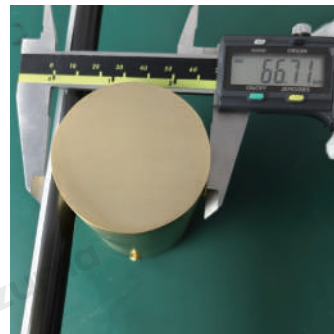

· Core Performance Indicators

Installation Method	Wall Mounted-Fix the base on the wall, wire then install the lamp body.
Application Scenarios	Indoor,Kitchen
Certifications	CE, ROHS, WEEE, CEC, DLC, IES
Color Temperature Adjustment	3-Color Temperature (3000K/4500K/6000K)
Product Accessories	Fixture ×1, Manual ×1, Screw Pack ×1

www.dazuma.us

+1 978-678-4855 (US Support)

hello@dazuma.us

Customer Service: Mon-Fri, 9am-6pm EST.

Online Service Team: 120 East Hollis Street, Nashua, NH 03060