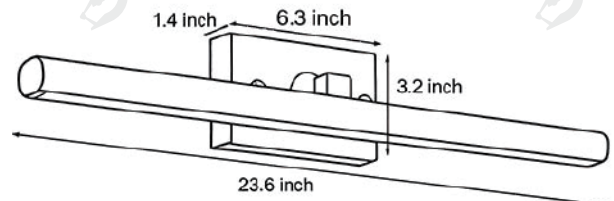

## · Product Details

|          |              |
|----------|--------------|
| Material | Wood, Copper |
|----------|--------------|

· Core Specifications

Length            3.2 inches  
 Width            15.7 inches  
 Depth            1.4 inches

Length            3.2 inches  
 Width            23.6 inches  
 Depth            1.4 inches

Length            3.2 inches  
 Width            35.4 inches  
 Depth            1.4 inches

Voltage AC85-265V

Light Source Type LED