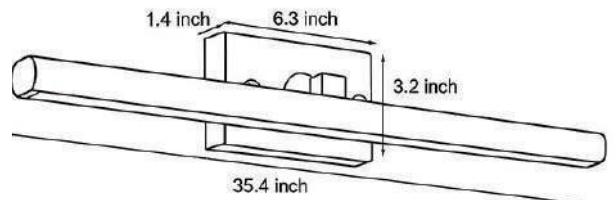

## · Product Details

|          |              |
|----------|--------------|
| Material | Wood, Copper |
|----------|--------------|

· Core Specifications

Length            3.2 inches  
 Width            15.7 inches  
 Depth            1.4 inches

Length            3.2 inches  
 Width            23.6 inches  
 Depth            1.4 inches

Length            3.2 inches  
 Width            35.4 inches  
 Depth            1.4 inches

Voltage AC85-265V

Light Source Type LED