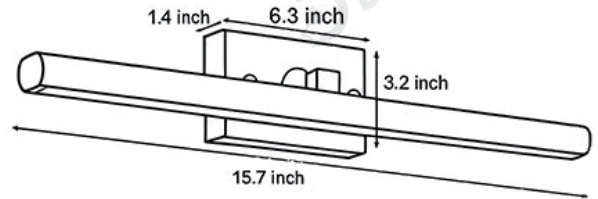

## · Product Details

|          |              |
|----------|--------------|
| Material | Wood, Copper |
|----------|--------------|

· Core Specifications

Length            3.2 inches  
 Width            15.7 inches  
 Depth            1.4 inches

Length            3.2 inches  
 Width            23.6 inches  
 Depth            1.4 inches

Length            3.2 inches  
 Width            35.4 inches  
 Depth            1.4 inches

Voltage AC85-265V

Light Source Type LED