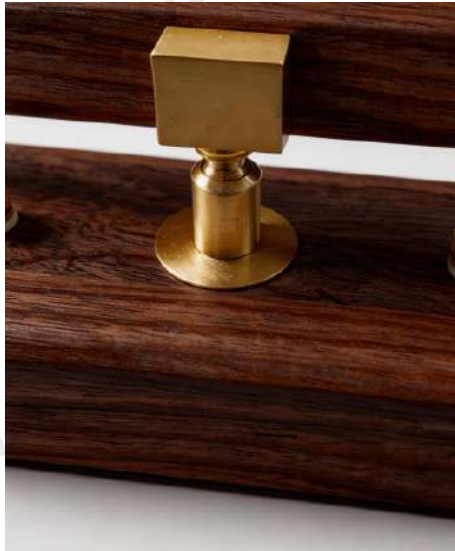

|               |  |
|---------------|--|
| Product Name  | Wood Bathroom Vanity Light<br>Japanese Rotatable LED Light |
| Style         | Japanese Style   |
| Specification | Hardwired  |

This wood bathroom vanity light blends natural wood and brass for stylish, practical illumination.

It has a 180° rotatable head and two wood finishes to match your bathroom decor.

Moisture-resistant, it offers two color temps and 3-step dimming for humid environments.

## · Product Details

---

Material

Wood, Copper

## · Product Details

|          |              |
|----------|--------------|
| Material | Wood, Copper |
|----------|--------------|

· Core Specifications

Length            3.2 inches  
 Width            15.7 inches  
 Depth            1.4 inches