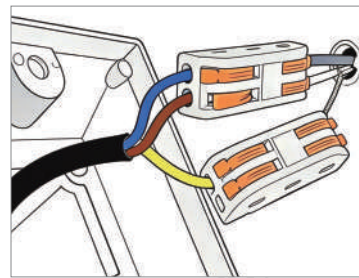

Voltage AC85-265V

Light Source Type LED

Light Source Included Yes

Color Temperature 3000- 6000K

Dimmable No

Hardwired

Blue: Neutral wire

Brown: Live wire

Yellow: Ground wire