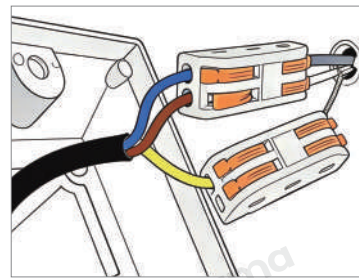

Width	16.9 inches
Length	47.2 inches
Height	1.97 inches

Width	19.7 inches
Length	59.1 inches
Height	1.97 inches

Width	23.6 inches
Length	70.9 inches
Height	1.97 inches

Voltage	DC5V
Light Source Type	LED light strip
Light Source Included	Yes
Dimmable	No
CRI	Ra>80

Hardwired

Blue: Neutral wire
Brown: Live wire
Yellow: Ground wire

· Core Performance Indicators

Installation Method

Wall Mounted-Fix the base on the wall, wire then install the lamp body.

Application Scenarios