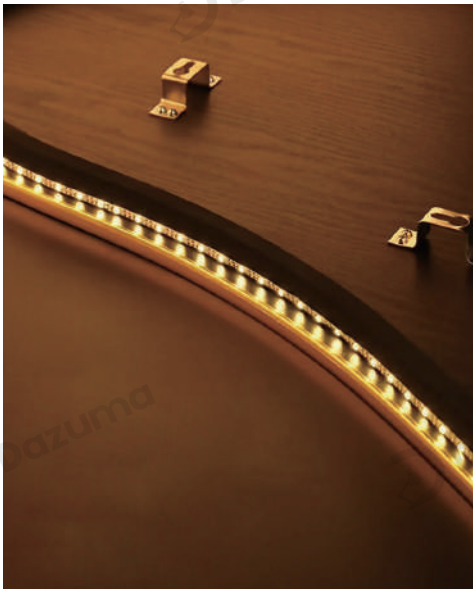

· Basic Product Information

Product Model	LI002513
Product Type	LED Wall Art
Power Type	Hardwired
Product Color	Orange

· Product Details

Material	Frameless