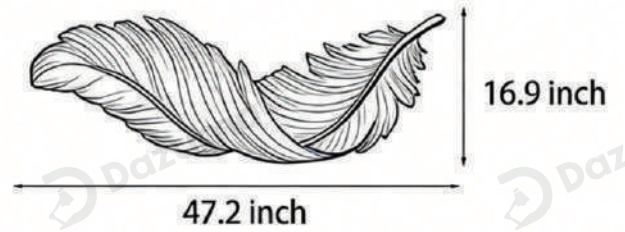

· Basic Product Information

Product Model	LI002513
Product Type	LED Wall Art
Power Type	Hardwired
Product Color	Orange

· Product Details

Material	Frameless
----------	-----------

· Core Specifications

Width	11.8 inches
Length	31.5 inches
Height	1.97 inches

Width	16.9 inches
Length	47.2 inches
Height	1.97 inches

Width	19.7 inches
Length	59.1 inches
Height	1.97 inches

Width	23.6 inches
Length	70.9 inches
Height	1.97 inches

Voltage	DC5V
Light Source Type	LED light strip
Light Source Included	Yes
Dimmable	No
CRI	Ra>80