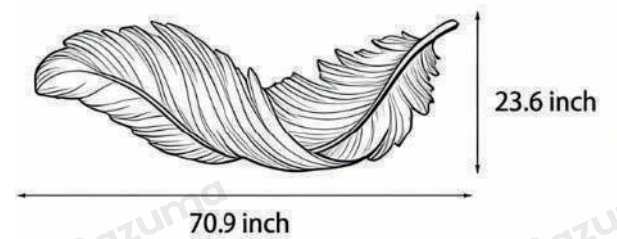

· Basic Product Information

Product Model	LI002513
Product Type	LED Wall Art
Power Type	Hardwired
Product Color	Orange

· Product Details

Material	Frameless
----------	-----------

· Core Specifications

Width	11.8 inches
Length	31.5 inches
Height	1.97 inches

Width	16.9 inches
Length	47.2 inches
Height	1.97 inches

Width	19.7 inches
Length	59.1 inches
Height	1.97 inches

Width	23.6 inches
Length	70.9 inches
Height	1.97 inches

Voltage	DC5V
Light Source Type	LED light strip
Light Source Included	Yes
Dimmable	No
CRI	Ra>80