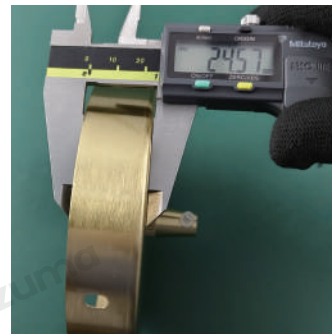

• Core Performance Indicators

Installation Method

Ceiling Pendant Mounted-Fix the ceiling canopy to the ceiling, suspend the lamp body with cord, wire then install the lampshade.

Application Scenarios

Bedroom,Dining Room,Living Room

Certifications

CE, ROHS, WEEE, CEC, DLC, IES

Color Temperature Adjustment

Warm White (3000K)

Product Accessories

Lampshade ×1, Lamp holder ×1, Back box ×1, Bulb ×1, Instruction manual ×1, Screw pack ×1

www.dazuma.us

+1 978-678-4855 (US Support)

hello@dazuma.us

Customer Service: Mon-Fri, 9am-6pm EST.

Online Service Team: 120 East Hollis Street, Nashua, NH 03060