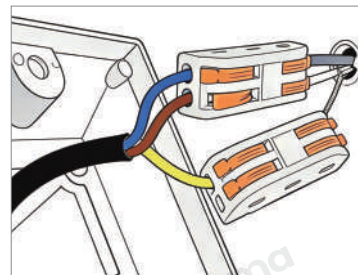

## · Core Specifications

Length	7.9 inches
Width	7.9 inches
Depth	6.7 inches

Voltage	AC110V
Light Source Type	LED E27 Bulb
Light Source Included	Yes
Color Temperature	3000K
Dimmable	No
CRI	90
IP Rating	IP65
Hardwired	