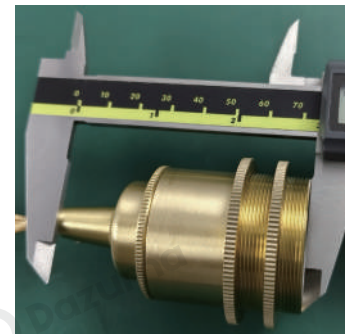

• Core Performance Indicators

Installation Method

Ceiling Pendant Mounted-Fix the ceiling canopy to the ceiling, suspend the lamp body with cord, wire then install the lampshade.

Application Scenarios

Bedroom,Dining Room,Living Room

Certifications

CE, ROHS, WEEE, CEC, DLC, IES

Color Temperature Adjustment

Warm White (3000K)

Product Accessories

Lampshade ×1, Lamp holder ×1, Back box ×1, Bulb ×1, Instruction manual ×1, Screw pack ×1

www.dazuma.us

+1 978-678-4855 (US Support)

hello@dazuma.us

Customer Service: Mon-Fri, 9am-6pm EST.

Online Service Team: 120 East Hollis Street, Nashua, NH 03060