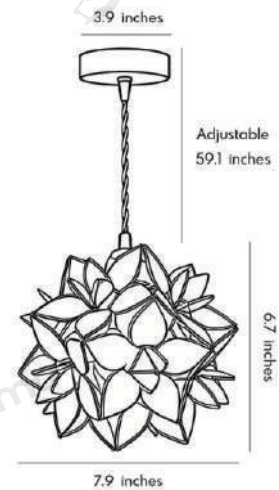

## · Core Specifications

Length	7.9 inches
Width	7.9 inches
Depth	6.7 inches

Voltage	AC110V
Light Source Type	LED E27 Bulb
Light Source Included	Yes
Color Temperature	3000K
Dimmable	No
CRI	90
IP Rating	IP65
Hardwired	