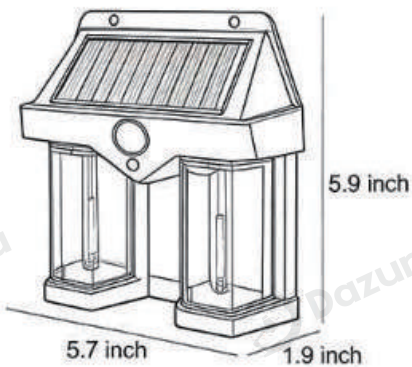

## · Product Details

---

Material

ABS

· **Core Specifications**

Width 2.4 inches  
 Depth 4.7 inches  
 Height 6.7 inches

Width 2.4 inches  
 Depth 4.7 inches  
 Height 6.7 inches

Width 3 inches  
 Depth 4.5 inches  
 Height 8.1 inches

Width 3 inches  
 Depth 4.5 inches  
 Height 8.1 inches

· Core Specifications

Width 2.2 inches  
 Depth 4.3 inches  
 Height 6.2 inches

Width 2.6 inches  
 Depth 3.5 inches  
 Height 6.2 inches

Width 1.9 inches  
 Depth 5.7 inches  
 Height 5.9 inches