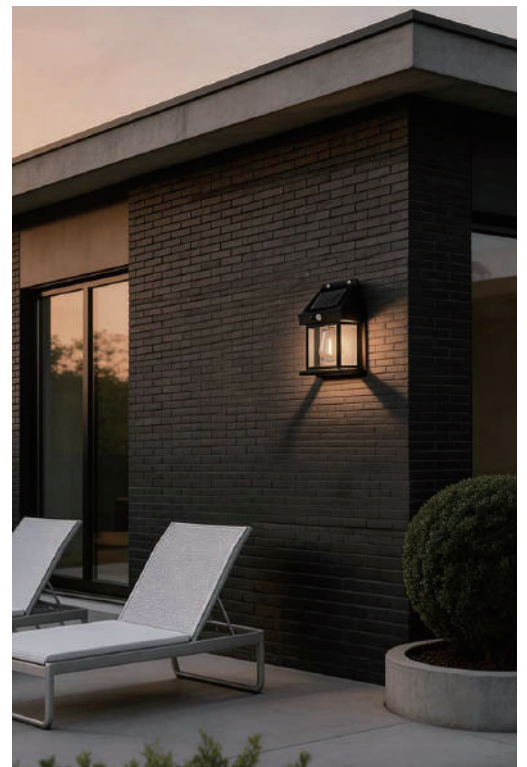

Product Name Wall Mount Solar Lantern

Style Modern

Specification Black / White

This wall-mounted solar light is solar-powered.

Equipped with a motion sensor, it automatically turns on when detecting movement for reliable illumination.

Featuring a classic lantern design with a sleek black finish, it emits warm glow from tungsten filament bulbs.

Simply place it in a sunny spot during the day, and it will light up automatically at sunset for effortless and sustainable lighting.

Product Color

Black