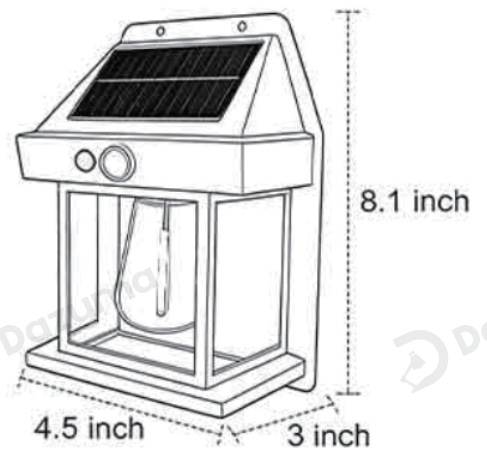

## · Product Details

---

Material

ABS

· **Core Specifications**

Width 2.4 inches  
 Depth 4.7 inches  
 Height 6.7 inches

Width 2.4 inches  
 Depth 4.7 inches  
 Height 6.7 inches

Width 3 inches  
 Depth 4.5 inches  
 Height 8.1 inches

Width 3 inches  
 Depth 4.5 inches  
 Height 8.1 inches

· Core Specifications

Width 2.2 inches  
 Depth 4.3 inches  
 Height 6.2 inches

Width 2.6 inches  
 Depth 3.5 inches  
 Height 6.2 inches

Width 1.9 inches  
 Depth 5.7 inches  
 Height 5.9 inches