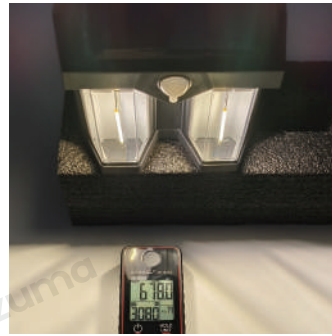

· Core Performance Indicators

Installation Method

Wall Mounted-Fix the base on the wall, wire then install the lamp body.

Application Scenarios

Courtyard,Garden

Certifications

CE, ROHS, WEEE, CEC, DLC, IES

Color Temperature Adjustment

Warm White (3000K)

Product Accessories

Lamp body × 1, Screw pack × 1

www.dazuma.us

+1 978-678-4855 (US Support)

hello@dazuma.us

Customer Service: Mon-Fri, 9am-6pm EST.

Online Service Team: 120 East Hollis Street, Nashua, NH 03060