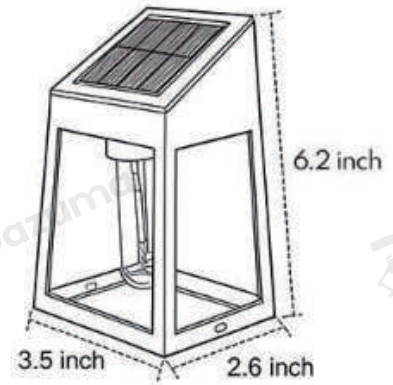

## · Product Details

---

Material

ABS

· **Core Specifications**

Width 2.4 inches  
 Depth 4.7 inches  
 Height 6.7 inches

Width 2.4 inches  
 Depth 4.7 inches  
 Height 6.7 inches

Width 3 inches  
 Depth 4.5 inches  
 Height 8.1 inches

Width 3 inches  
 Depth 4.5 inches  
 Height 8.1 inches

· Core Specifications

Width 2.2 inches  
 Depth 4.3 inches  
 Height 6.2 inches

Width 2.6 inches  
 Depth 3.5 inches  
 Height 6.2 inches

Width 1.9 inches  
 Depth 5.7 inches  
 Height 5.9 inches