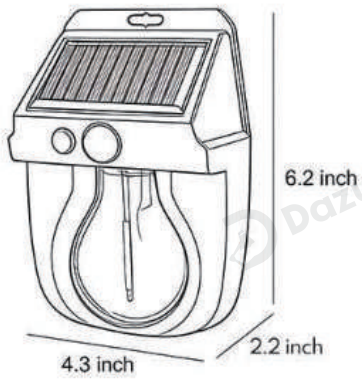

## · Product Details

---

Material

ABS

· **Core Specifications**

Width 2.4 inches  
 Depth 4.7 inches  
 Height 6.7 inches

Width 2.4 inches  
 Depth 4.7 inches  
 Height 6.7 inches

Width 3 inches  
 Depth 4.5 inches  
 Height 8.1 inches

Width 3 inches  
 Depth 4.5 inches  
 Height 8.1 inches

· Core Specifications

Width 2.2 inches  
 Depth 4.3 inches  
 Height 6.2 inches

Width 2.6 inches  
 Depth 3.5 inches  
 Height 6.2 inches

Width 1.9 inches  
 Depth 5.7 inches  
 Height 5.9 inches