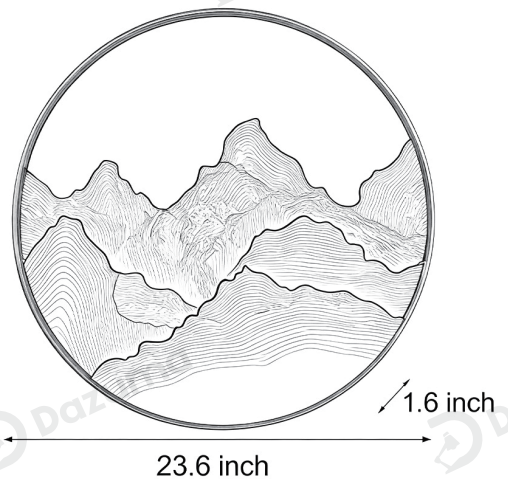

Product Model	LI002574-01B
Product Type	LED Wall Art
Power Type	Hardwired
Product Color	Black

· **Product Details**

Material	Aluminum, Rock
----------	----------------

· **Core Specifications**

Width	23.6 inches
Depth	23.6 inches
Height	1.6 inches

Width	23.6 inches
Depth	23.6 inches
Height	1.6 inches

Voltage	AC85-265V
Light Source Type	LED light strip
Light Source Included	Yes
Color Temperature	3000K
Dimmable	No

Hardwired

Blue: Neutral wire
 Brown: Live wire
 Yellow: Ground wire