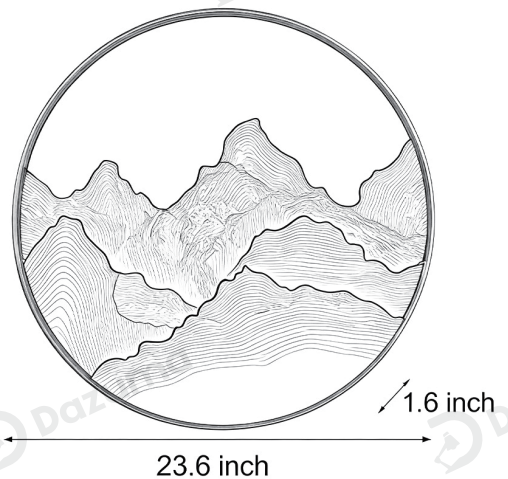

The 36W LED emits 3000K warm white light, creating a natural gradient glow through the stone texture.

Suitable for entryways, bedrooms, tea rooms, studies and living rooms.

· **Basic Product Information**

Product Model	LI002574-01B
Product Type	LED Wall Art
Power Type	Hardwired
Product Color	Black

· **Product Details**

Material	Aluminum, Rock
----------	----------------

· **Core Specifications**

Width	23.6 inches
Depth	23.6 inches
Height	1.6 inches

Width	23.6 inches
Depth	23.6 inches
Height	1.6 inches

Voltage	AC85-265V
Light Source Type	LED light strip
Light Source Included	Yes
Color Temperature	3000K
Dimmable	No

Hardwired

Blue: Neutral wire
 Brown: Live wire
 Yellow: Ground wire