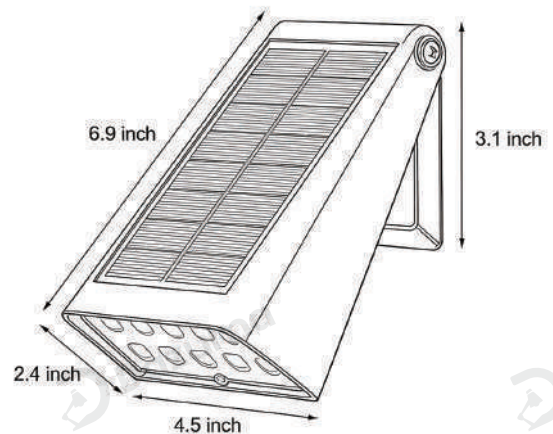

Product Name Down Light Wall Sconce

Style Modern

Specification Warm White / White

This solar wall sconce has an ABS body, PC lampshade and minimalist black design.

90° adjustable solar panel, 1500mAh battery: 5h charge for 7–9h lighting.

Product Model	LI002604
Product Type	Outdoor Wall Sconces
Power Type	Solar Powered
Product Color	Black

· Product Details

Material	ABS+PC
----------	--------

· Core Specifications

Width	4.5 inches
Depth	6.9 inches
Height	3.1 inches