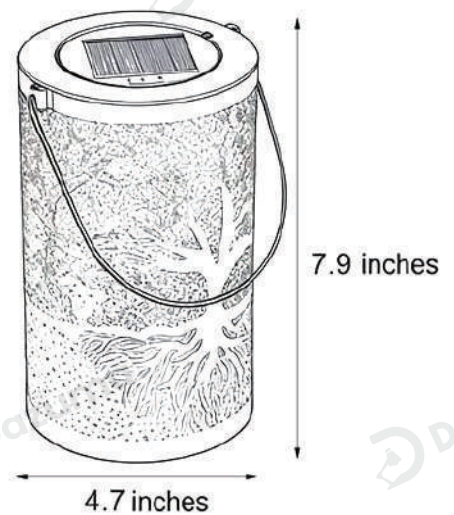

· Product Details

Material	Iron
----------	------

· Core Specifications

Length	7.1 inches
Width	3.9 inches
Depth	3.9 inches

· Basic Product Information

Product Model	LI002677-02B
Product Type	Portable Lanterns
Power Type	Solar Powered
Product Color	Copper

· Product Details

Material	Iron
----------	------

· Core Specifications

Length	7.9 inches
Width	4.7 inches
Depth	4.7 inches

Light Source Type	LED
Light Source Included	Yes
Color Temperature	3000- 6000K
Dimmable	No
CRI	Ra > 80
IP Rating	IP55