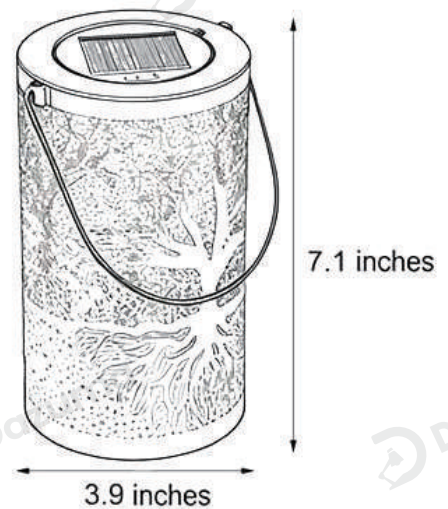

Product Name	Tree of Life Lantern Portable Waterproof Solar Light
Style	Retro
Specification	Solar Powered

This tree of life lantern projects warm 3000K light for garden and pathway decoration.

Solar powered and IP55 waterproof, it works steadily outdoors in all weather.

Durable iron with copper finish, it can be hung or placed freely anywhere.

· Basic Product Information

Product Model	LI002677-01B
Product Type	Portable Lanterns
Power Type	Solar Powered
Product Color	Copper

· Product Details

Material	Iron
----------	------

· Core Specifications

Length	7.1 inches
Width	3.9 inches
Depth	3.9 inches

· Basic Product Information

Product Model	LI002677-02B
Product Type	Portable Lanterns
Power Type	Solar Powered
Product Color	Copper

· Product Details

Material	Iron
----------	------

· Core Specifications

Length	7.9 inches
Width	4.7 inches
Depth	4.7 inches

Light Source Type	LED
Light Source Included	Yes
Color Temperature	3000- 6000K
Dimmable	No
CRI	Ra > 80
IP Rating	IP55