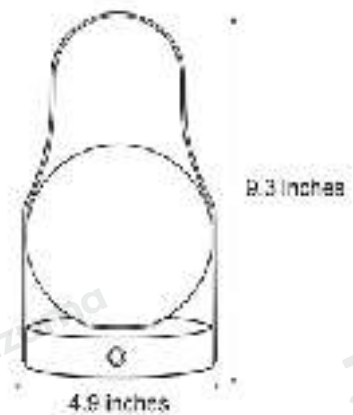

## · Core Specifications

---

Length	9.3 inches
Width	4.9 inches
Depth	4.9 inches

---

## · Product Details

Material	Brass
----------	-------

## · Core Specifications

Length	9.3 inches
Width	4.9 inches
Depth	4.9 inches

Voltage	DC5V
Light Source Type	LED
Light Source Included	Yes
Color Temperature	3000- 6000K
Dimmable	Yes

**· Core Performance Indicators**