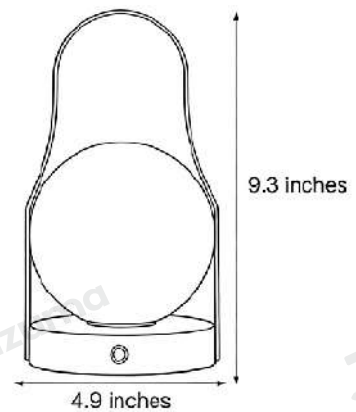

## · Core Specifications

---

Length	9.3 inches
Width	4.9 inches
Depth	4.9 inches

---

## · Core Specifications

Length	9.3 inches
Width	4.9 inches
Depth	4.9 inches

Voltage	DC5V
Light Source Type	LED
Light Source Included	Yes
Color Temperature	3000- 6000K
Dimmable	Yes

**· Core Performance Indicators**