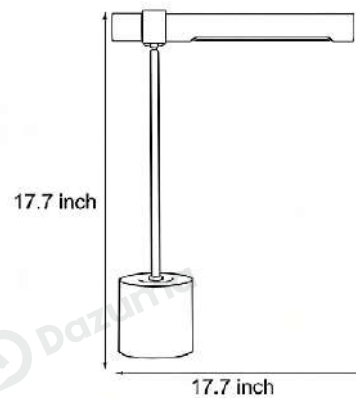

## · Core Specifications

Length	17.7 inches
Width	17.7 inches
Depth	4.7 inches

Voltage	AC110V
Light Source Type	LED Integrated
Light Source Included	Yes
Color Temperature	3000- 6000K
Dimmable	No

**· Core Performance Indicators**