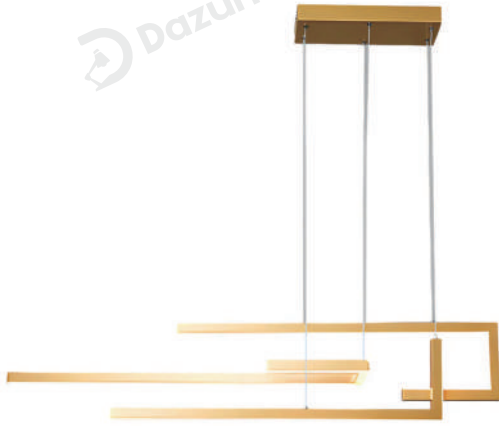

· Basic Product Information