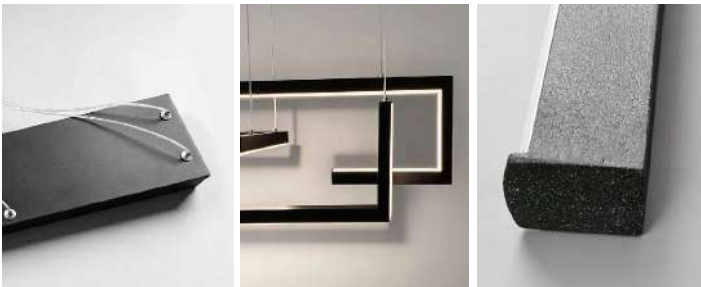

Product Model	L1002745-01B/ 02B/ 03B
Product Type	Linear Suspension
Power Type	Hardware
Product Color	Black

· Product Details

Material	Hardware

· Core Specifications

Length	8.7 inches
Width	39.4 inches
Depth	7.9 inches