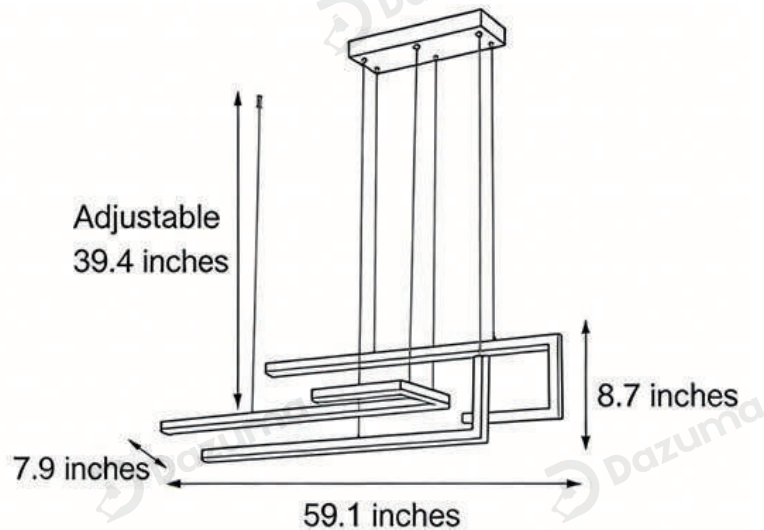

## · Core Specifications

Length	8.7 inches
Width	39.4 inches
Depth	7.9 inches

## · Core Specifications

Length	8.7 inches
Width	59.1 inches
Depth	7.9 inches

## · Core Specifications

Length	8.7 inches
Width	59.1 inches
Depth	7.9 inches

Voltage AC85-265V

Light Source Type LED

Light Source Included Yes

Color Temperature 3000- 6000K

Dimmable Yes

Hardwired