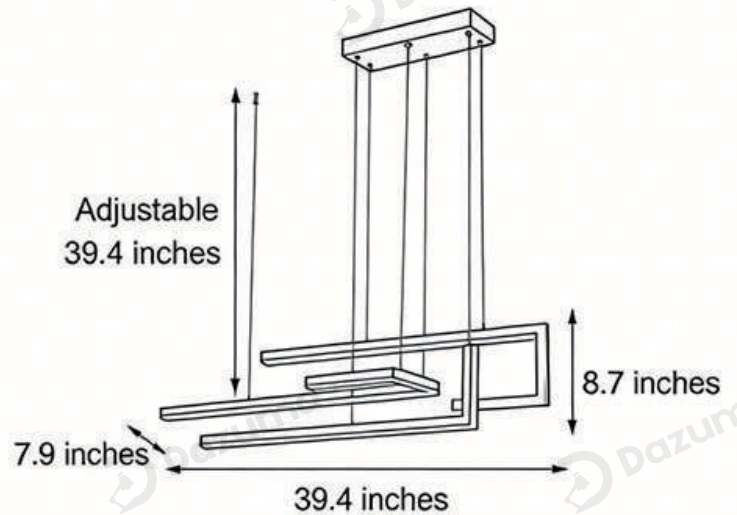

## · Core Specifications

Length	8.7 inches
Width	39.4 inches
Depth	7.9 inches

## · Core Specifications

Length	8.7 inches
Width	59.1 inches
Depth	7.9 inches

## · Core Specifications

Length	8.7 inches
Width	59.1 inches
Depth	7.9 inches

Voltage AC85-265V

Light Source Type LED

Light Source Included Yes

Color Temperature 3000- 6000K

Dimmable Yes

Hardwired