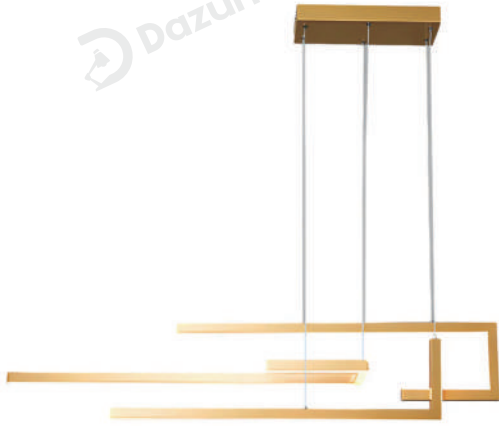

· Basic Product Information