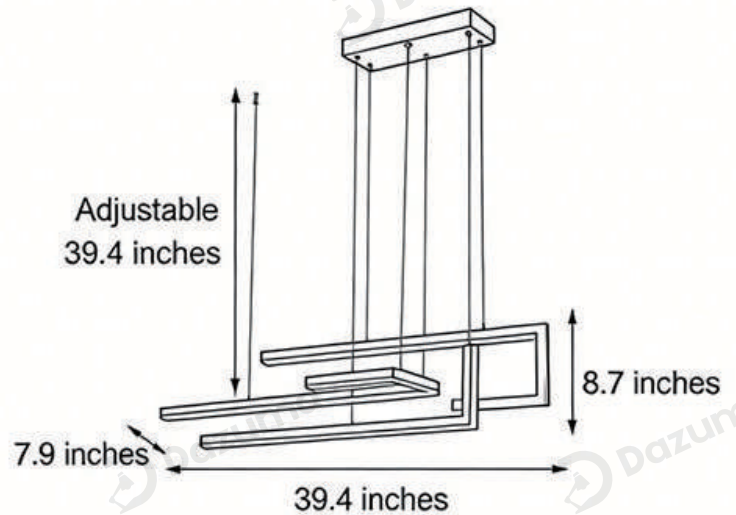

## · Core Specifications

Length	8.7 inches
Width	39.4 inches
Depth	7.9 inches

## · Core Specifications

Length	8.7 inches
Width	59.1 inches
Depth	7.9 inches

## · Core Specifications

Length	8.7 inches
Width	59.1 inches
Depth	7.9 inches

Voltage AC85-265V

Light Source Type LED

Light Source Included Yes

Color Temperature 3000- 6000K

Dimmable Yes

Hardwired