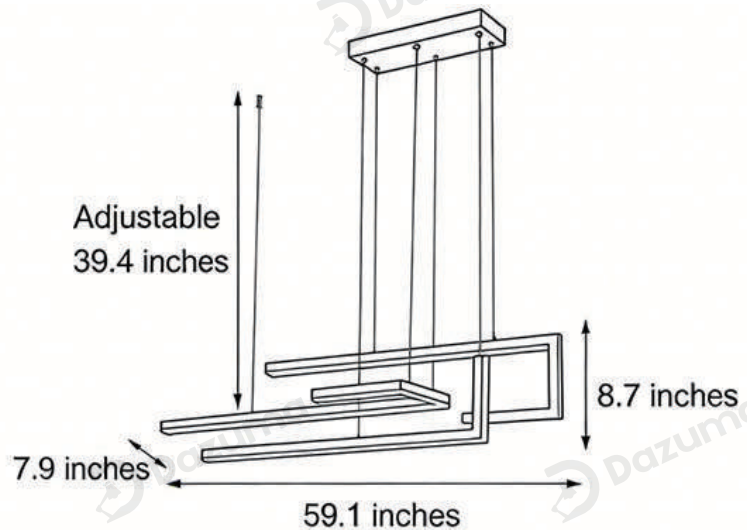

## · Core Specifications

Length	8.7 inches
Width	39.4 inches
Depth	7.9 inches

## · Core Specifications

Length	8.7 inches
Width	59.1 inches
Depth	7.9 inches

## · Core Specifications

Length	8.7 inches
Width	59.1 inches
Depth	7.9 inches

Voltage AC85-265V

Light Source Type LED

Light Source Included Yes

Color Temperature 3000- 6000K

Dimmable Yes

Hardwired