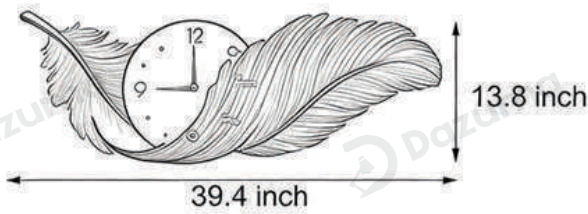

Product Name

Feather wall lamp

Style

Modern

Specification

39.4"x13.8"/47.2"x16.9"
/59.1"x19.7"

This feather wall lamp combines elegant feather art with a practical clock.

Made of density board with fine embossed texture, it comes in white, orange, blue and three sizes.

Wood + Acrylic

· Core Specifications

Length	39.4 inches
Width	1.97 inches
Depth	13.8 inches

Length	47.2 inches
Width	1.97 inches
Depth	16.9 inches

Length	59.1 inches
Width	1.97 inches
Depth	19.7 inches

Voltage	DC5V
Light Source Type	LED light strip
Light Source Included	Yes
Color Temperature	3000K
Dimmable	No
CRI	Ra > 80