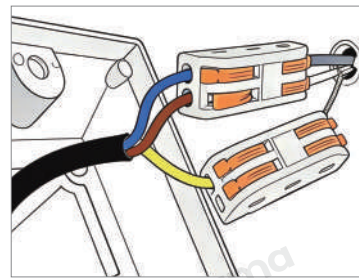

## · Core Specifications

Width	23.6 inches
Depth	19.7 inches
Height	1.97 inches

19.7 inches

23.6 inches

Voltage	DC5V
Light Source Type	USB Rechargeable
Light Source Included	Yes
Dimmable	No
CRI	>80
IP Rating	IP65

#### Hardwired

Blue: Neutral wire  
Brown: Live wire  
Yellow: Ground wire