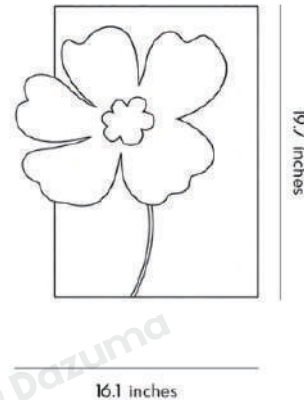

## · Core Specifications

Width	19.7 inches
Depth	16.1 inches
Height	1.97 inches

## · Core Specifications

Width	23.6 inches
Depth	19.7 inches
Height	1.97 inches

19.7 inches

23.6 inches

Voltage	DC5V
Light Source Type	USB Rechargeable
Light Source Included	Yes
Dimmable	No
CRI	>80
IP Rating	IP65