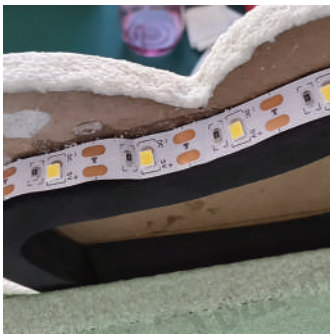

· Core Performance Indicators

Installation Method

Wall Mounted-Fix the base on the wall, wire then install the lamp body.

Application Scenarios

Bedroom,Corridor,Dining Room,Entrance,Living Room

Certifications

CE, ROHS, WEEE, CEC, DLC, IES

Color Temperature Adjustment

Warm Light

Product Accessories

Lamp body ×1, Gloves ×1, Remote control ×1, Wall anchors ×8, Screws ×18, Pencil ×1, Bubble level ×1, Tape measure ×1

www.dazuma.us

+1 978-678-4855 (US Support)

hello@dazuma.us

Customer Service: Mon-Fri, 9am-6pm EST.

Online Service Team: 120 East Hollis Street, Nashua, NH 03060