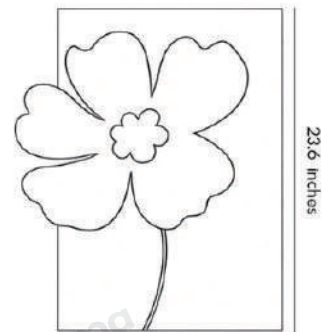

## · Core Specifications

Width	19.7 inches
Depth	16.1 inches
Height	1.97 inches

## · Core Specifications

Width	23.6 inches
Depth	19.7 inches
Height	1.97 inches

19.7 inches

23.6 inches

Voltage	DC5V
Light Source Type	USB Rechargeable
Light Source Included	Yes
Dimmable	No
CRI	>80
IP Rating	IP65