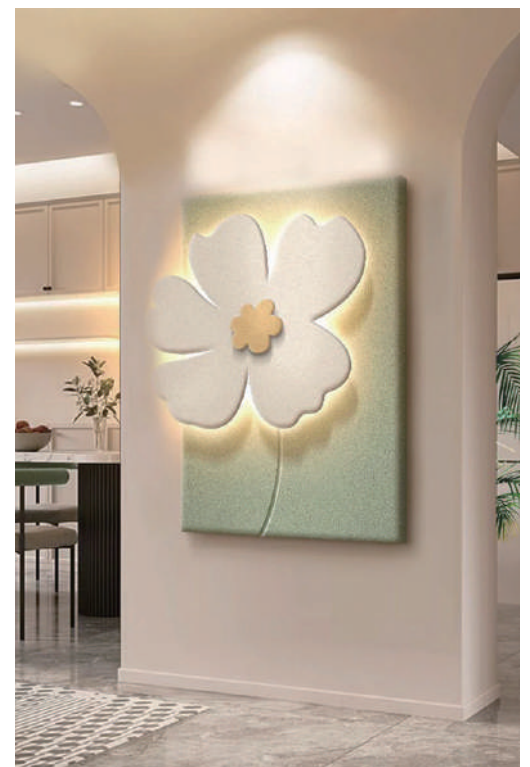

Product Name Relief Wall Lamp

Style Modern

Specification Brown,Orange,White

This embossed wall lamp seamlessly combines decorative artwork with lighting, delivering a stunning 3D visual effect.

The elaborately designed floral patterns feature rich texture and vivid dynamics, adding a unique artistic ambiance to any space.

It supports USB charging and comes with a remote control, making it convenient and practical to use.