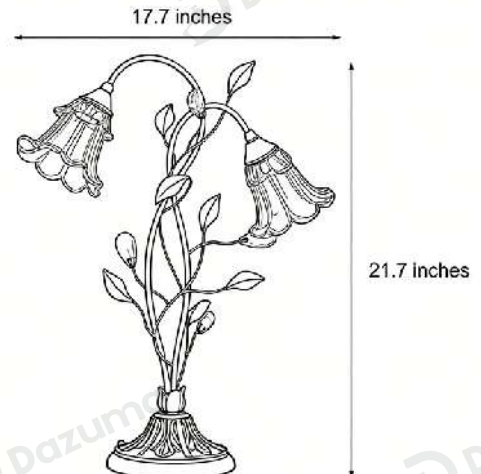

Product Name	Lily Table Lamp Dual Lights and Leaf Ornaments Lights
Style	Modern
Specification	US Plug-In

This lily table lamp has dual glass flower shades and leaf accents for an elegant natural look.

Adjustable brightness creates cozy atmosphere for bedrooms and focused light for studies.

Durable and with warm LED, it is both practical lighting and stylish home decoration.

· Basic Product Information

Product Model	L1002849-01B
Product Type	LED Semi-Flush Mounts
Power Type	US Plug-In
Product Color	Brass

· Product Details

Material	Iron
----------	------

· Core Specifications

Length	21.7 inches
Width	17.7 inches
Depth	17.7 inches

Voltage	AC110V
Light Source Type	LED E14 Bulb
Light Source Included	Yes
Color Temperature	3000- 6000K
Dimmable	Yes