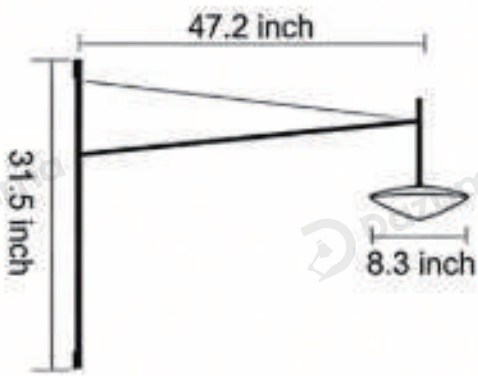

Product Name Cantilever wall lamp

Style Modern

Specification 15.7"/47.2"

This cantilever wall lamp is available with two different swing arm lengths and comes with your choice of three glass shade styles: disc, cone, or globe.

## · Product Details

---

Material	Metal+Glass
----------	-------------

· Core Specifications

Width 55.1 inches  
 Depth 15.7 inches  
 Height 5.5 inches

Width 55.1 inches  
 Depth 15.7 inches  
 Height 8.3 inches

Width 55.1 inches  
 Depth 15.7 inches  
 Height 9.8 inches

Width 31.5 inches  
 Depth 47.2 inches  
 Height 5.5 inches

### · Core Specifications

---

Width	31.5 inches
Depth	47.2 inches
Height	8.3 inches

Width	31.5 inches
Depth	47.2 inches
Height	9.8 inches

---

Voltage	AC110V
Light Source Type	LED G4 Bulb
Light Source Included	Yes
Color Temperature	3000K
Dimmable	No
CRI	90