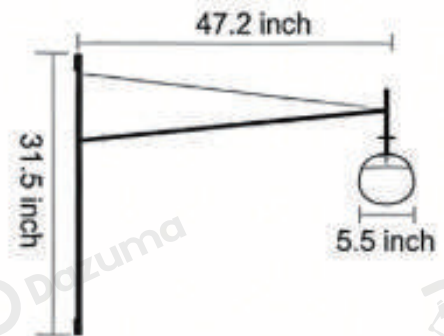

Product Name Cantilever wall lamp

Style Modern

Specification 15.7"/47.2"

This cantilever wall lamp is available with two different swing arm lengths and comes with your choice of three glass shade styles: disc, cone, or globe.

## · Product Details

---

Material	Metal+Glass
----------	-------------

· Core Specifications

Width 55.1 inches  
 Depth 15.7 inches  
 Height 5.5 inches

Width 55.1 inches  
 Depth 15.7 inches  
 Height 8.3 inches

Width 55.1 inches  
 Depth 15.7 inches  
 Height 9.8 inches

Width 31.5 inches  
 Depth 47.2 inches  
 Height 5.5 inches

### · Core Specifications

---

Width	31.5 inches
Depth	47.2 inches
Height	8.3 inches

Width	31.5 inches
Depth	47.2 inches
Height	9.8 inches

---

Voltage	AC110V
Light Source Type	LED G4 Bulb
Light Source Included	Yes
Color Temperature	3000K
Dimmable	No
CRI	90