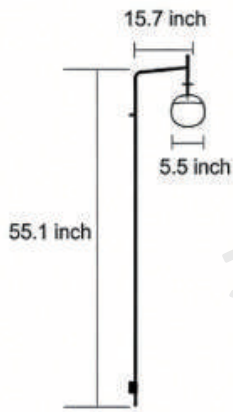

Product Name Cantilever wall lamp

Style Modern

Specification 15.7"/47.2"

This cantilever wall lamp is available with two different swing arm lengths and comes with your choice of three glass shade styles: disc, cone, or globe.

## · Product Details

---

Material	Metal+Glass
----------	-------------

· Core Specifications

Width 55.1 inches  
 Depth 15.7 inches  
 Height 5.5 inches

Width 55.1 inches  
 Depth 15.7 inches  
 Height 8.3 inches

Width 55.1 inches  
 Depth 15.7 inches  
 Height 9.8 inches

Width 31.5 inches  
 Depth 47.2 inches  
 Height 5.5 inches

### · Core Specifications

---

Width	31.5 inches
Depth	47.2 inches
Height	8.3 inches

Width	31.5 inches
Depth	47.2 inches
Height	9.8 inches

---

Voltage	AC110V
Light Source Type	LED G4 Bulb
Light Source Included	Yes
Color Temperature	3000K
Dimmable	No
CRI	90