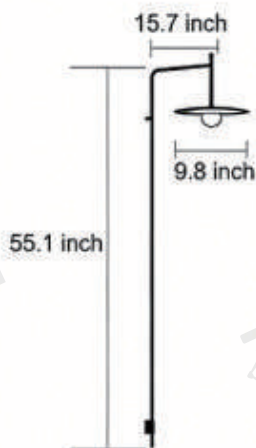

Product Name Cantilever wall lamp

Style Modern

Specification 15.7"/47.2"

This cantilever wall lamp is available with two different swing arm lengths and comes with your choice of three glass shade styles: disc, cone, or globe.

## · Product Details

---

Material	Metal+Glass
----------	-------------

· Core Specifications

Width 55.1 inches  
 Depth 15.7 inches  
 Height 5.5 inches

Width 55.1 inches  
 Depth 15.7 inches  
 Height 8.3 inches

Width 55.1 inches  
 Depth 15.7 inches  
 Height 9.8 inches

Width 31.5 inches  
 Depth 47.2 inches  
 Height 5.5 inches

### · Core Specifications

---

Width	31.5 inches
Depth	47.2 inches
Height	8.3 inches

Width	31.5 inches
Depth	47.2 inches
Height	9.8 inches

---

Voltage	AC110V
Light Source Type	LED G4 Bulb
Light Source Included	Yes
Color Temperature	3000K
Dimmable	No
CRI	90