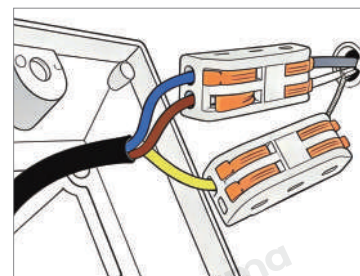

### · Core Specifications

---

Width	31.5 inches
Depth	47.2 inches
Height	8.3 inches

Width	31.5 inches
Depth	47.2 inches
Height	9.8 inches

---

Voltage	AC110V
Light Source Type	LED G4 Bulb
Light Source Included	Yes
Color Temperature	3000K
Dimmable	No
CRI	90

**Hardwired**

Blue: Neutral wire  
 Brown: Live wire  
 Yellow: Ground wire

**· Core Performance Indicators**

**Installation Method**

Wall Mounted-Fix the base on the wall, wire then install the lamp body.