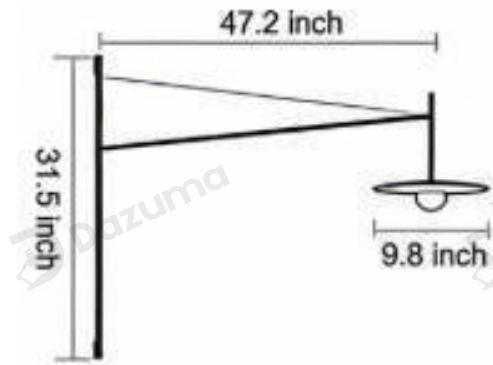

Product Name Cantilever wall lamp

Style Modern

Specification 15.7"/47.2"

This cantilever wall lamp is available with two different swing arm lengths and comes with your choice of three glass shade styles: disc, cone, or globe.

## · Product Details

---

Material	Metal+Glass
----------	-------------

· Core Specifications

Width 55.1 inches  
 Depth 15.7 inches  
 Height 5.5 inches

Width 55.1 inches  
 Depth 15.7 inches  
 Height 8.3 inches

Width 55.1 inches  
 Depth 15.7 inches  
 Height 9.8 inches

Width 31.5 inches  
 Depth 47.2 inches  
 Height 5.5 inches

### · Core Specifications

---

Width	31.5 inches
Depth	47.2 inches
Height	8.3 inches

Width	31.5 inches
Depth	47.2 inches
Height	9.8 inches

---

Voltage	AC110V
Light Source Type	LED G4 Bulb
Light Source Included	Yes
Color Temperature	3000K
Dimmable	No
CRI	90