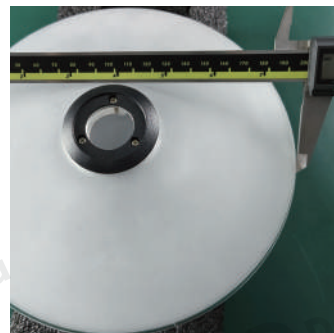

Product Name Cantilever wall lamp

Style Modern

Specification 15.7"/47.2"

This cantilever wall lamp is available with two different swing arm lengths and comes with your choice of three glass shade styles: disc, cone, or globe.

## · Product Details

---

Material	Metal+Glass
----------	-------------

· Core Specifications

Width 55.1 inches  
 Depth 15.7 inches  
 Height 5.5 inches

Width 55.1 inches  
 Depth 15.7 inches  
 Height 8.3 inches

### · Core Specifications

---

Width	31.5 inches
Depth	47.2 inches
Height	8.3 inches

Width	31.5 inches
Depth	47.2 inches
Height	9.8 inches

---

Voltage	AC110V
Light Source Type	LED G4 Bulb
Light Source Included	Yes
Color Temperature	3000K
Dimmable	No
CRI	90

**Hardwired**

Blue: Neutral wire  
 Brown: Live wire  
 Yellow: Ground wire

**· Core Performance Indicators**

**Installation Method**

Wall Mounted-Fix the base on the wall, wire then install the lamp body.