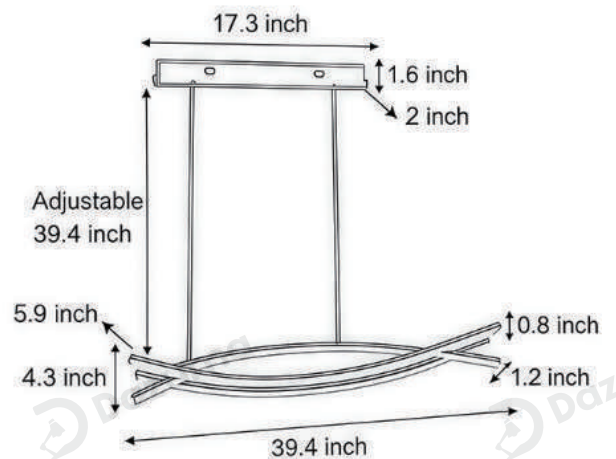

Product Name Wave hanging light

Style Modern

Specification 39.4"/47.2"

This wave pendant light is available in two lengths, with an aviation-grade aluminum frame and acrylic diffuser.

It features two dimming modes: 3-level preset dimming and remote stepless dimming.

Equipped with a 59-inch adjustable cord, high CRI LEDs (CRI \geq 90) and IP32 rating, it is designed for 10–15m² spaces like dining rooms and kitchens, providing professional adjustable lighting.

· Basic Product Information

Product Model	LI003047-01B/02B
Product Type	Linear Suspension
Power Type	Hardwired
Product Color	Black

· Product Details

Material	Aluminum, Acrylic
----------	-------------------

· Core Specifications

Length	39.4 inches
Width	4.3 inches
Depth	5.9 inches

Black

· Product Details

Material

Aluminum, Acrylic

· Core Specifications

Length	47.2 inches
Width	4.3 inches
Depth	5.9 inches

Voltage	AC110V
Light Source Type	LED light strip
Light Source Included	Yes
Color Temperature	3000- 6000K
Dimmable	Yes
CRI	90
IP Rating	IP32
Hardwired	