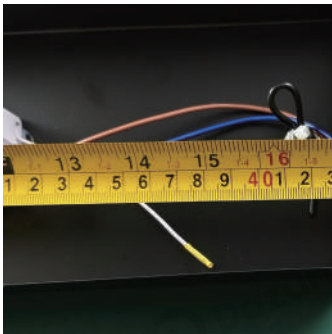

· Core Performance Indicators

Installation Method