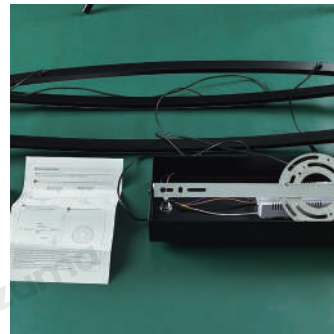

Blue: Neutral wire
Brown: Live wire
Yellow: Ground wire

· Core Performance Indicators

Installation Method

Application Scenarios

Certifications

Color Temperature Adjustment

Product Accessories

Pendant Mounted-Install with rod, cord or chain suspended from ceiling.