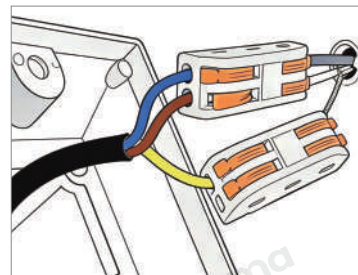

Blue: Neutral wire
Brown: Live wire
Yellow: Ground wire

· Core Performance Indicators

Installation Method

Application Scenarios

Certifications

Color Temperature Adjustment

Product Accessories

Pendant Mounted-Install with rod, cord or chain suspended from ceiling.