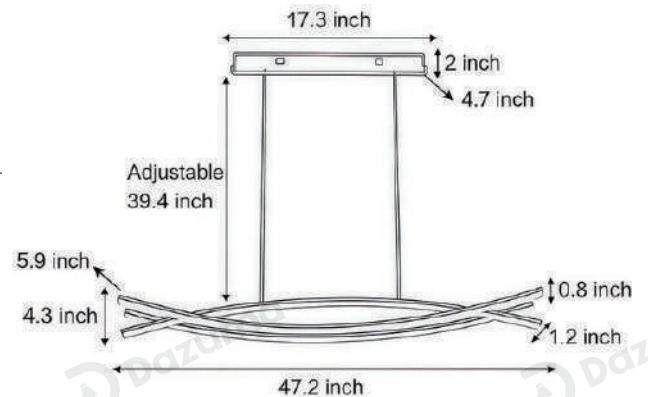

Equipped with a 59-inch adjustable cord, high CRI LEDs (CRI \geq 90) and IP32 rating, it is designed for 10–15m² spaces like dining rooms and kitchens, providing professional adjustable lighting.

· Basic Product Information

Product Model	LI003047-01B/02B
Product Type	Linear Suspension
Power Type	Hardwired
Product Color	Black

· Product Details

Material	Aluminum, Acrylic
----------	-------------------

· Core Specifications

Length	39.4 inches
Width	4.3 inches
Depth	5.9 inches

Black

· Product Details

Material

Aluminum, Acrylic

· Core Specifications

Length	47.2 inches
Width	4.3 inches
Depth	5.9 inches

Voltage	AC110V
Light Source Type	LED light strip
Light Source Included	Yes
Color Temperature	3000- 6000K
Dimmable	Yes
CRI	90
IP Rating	IP32
Hardwired	