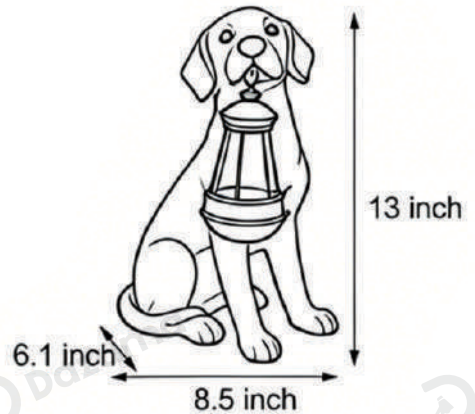

## · Core Specifications

Length	11 inches
Width	7.1 inches
Depth	14.2 inches

### · Core Specifications

Length	10.2 inches
Width	6.7 inches
Depth	12.2 inches

## · Core Specifications

Length	8.1 inches
Width	6.3 inches
Depth	11.4 inches

· **Basic Product Information**

Product Model	LI003051-03B
Product Type	Novelty Lights
Power Type	Solar Powered
Product Color	Black + White

· **Product Details**

Material	Fiberglass Resin Fiber
----------	------------------------

· **Core Specifications**

Length	8.5 inches
Width	6.1 inches
Depth	13 inches