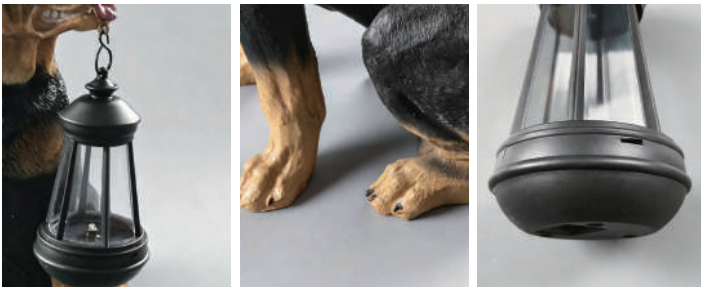

· Product Details

Material	Fiberglass Resin Fiber

· Core Specifications

Length	11 inches
Width	7.1 inches
Depth	11.4 inches