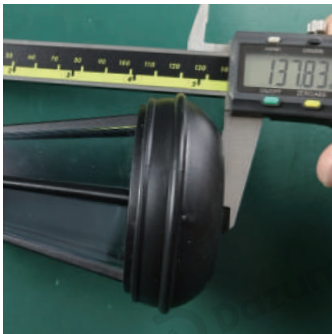

· **Product Details**

Material	Fiberglass Resin Fiber
----------	------------------------

· **Core Specifications**

Length	8.5 inches
Width	6.1 inches
Depth	13 inches

## · Core Specifications

Length	7.5 inches
Width	5.5 inches
Depth	12.2 inches

Light Source Type	LED lamp beads
Light Source Included	Yes
Color Temperature	3000K
Dimmable	No
CRI	90
IP Rating	IP65

**· Core Performance Indicators**