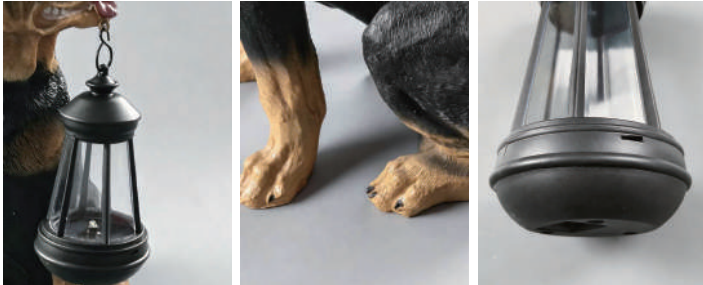

Product Model	LI003051-03B
Product Type	Novelty Lights
Power Type	Solar Powered
Product Color	Black + White

· **Product Details**

Material	Fiberglass Resin Fiber

· **Core Specifications**

Length	8.5 inches
Width	6.1 inches
Depth	13 inches