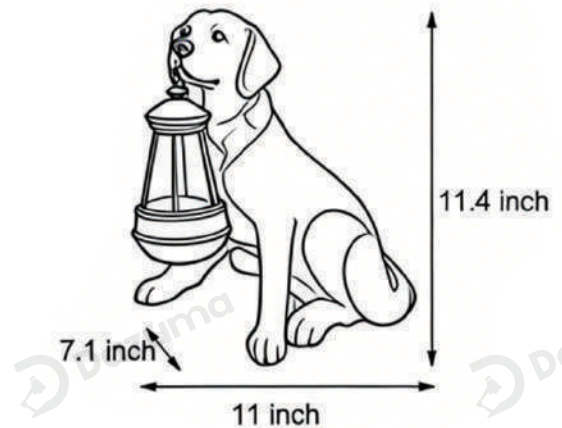

## · Core Specifications

Length	11 inches
Width	7.1 inches
Depth	11.4 inches

## · Core Specifications

Length	11 inches
Width	7.1 inches
Depth	14.2 inches

### · Core Specifications

Length	10.2 inches
Width	6.7 inches
Depth	12.2 inches

· **Product Details**

Material	Fiberglass Resin Fiber
----------	------------------------

· **Core Specifications**

Length	8.5 inches
Width	6.1 inches
Depth	13 inches