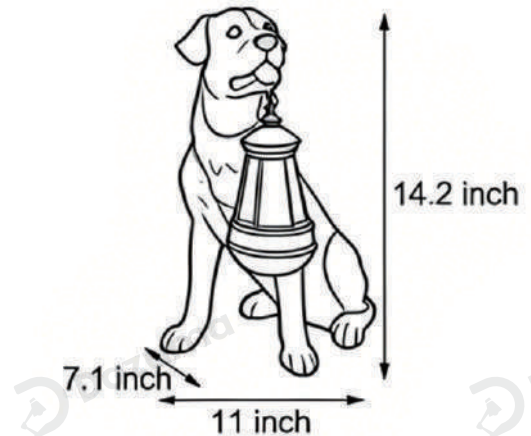

## · Core Specifications

Length	11 inches
Width	7.1 inches
Depth	11.4 inches

## · Core Specifications

Length	11 inches
Width	7.1 inches
Depth	14.2 inches

### · Core Specifications

Length	10.2 inches
Width	6.7 inches
Depth	12.2 inches

· **Product Details**

Material	Fiberglass Resin Fiber
----------	------------------------

· **Core Specifications**

Length	8.5 inches
Width	6.1 inches
Depth	13 inches