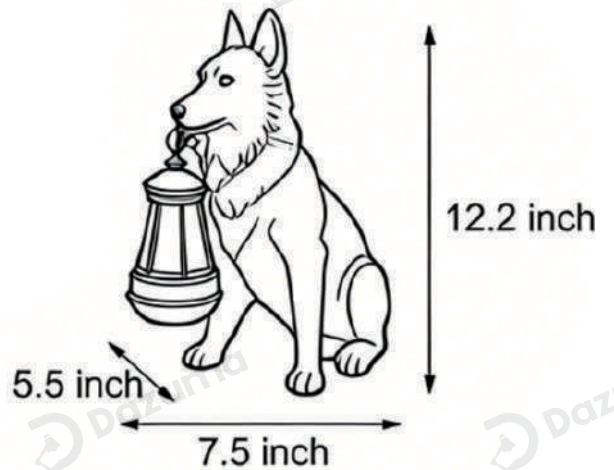

## · Core Specifications

Length	11 inches
Width	7.1 inches
Depth	14.2 inches

### · Core Specifications

Length	10.2 inches
Width	6.7 inches
Depth	12.2 inches

· **Product Details**

Material	Fiberglass Resin Fiber
----------	------------------------

· **Core Specifications**

Length	8.5 inches
Width	6.1 inches
Depth	13 inches

## · Core Specifications

Length	7.5 inches
Width	5.5 inches
Depth	12.2 inches

Light Source Type	LED lamp beads
Light Source Included	Yes
Color Temperature	3000K
Dimmable	No
CRI	90
IP Rating	IP65

**· Core Performance Indicators**