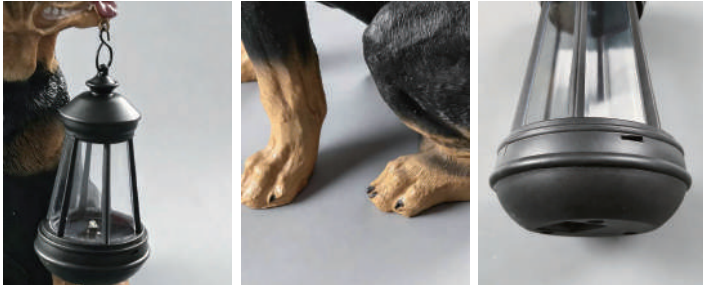

Product Model	LI003051-06B
Product Type	Novelty Lights
Power Type	Solar Powered
Product Color	Yellow

· Product Details

Material	Fiberglass Resin Fiber

· Core Specifications

Length	8.1 inches
Width	6.3 inches
Depth	11.4 inches