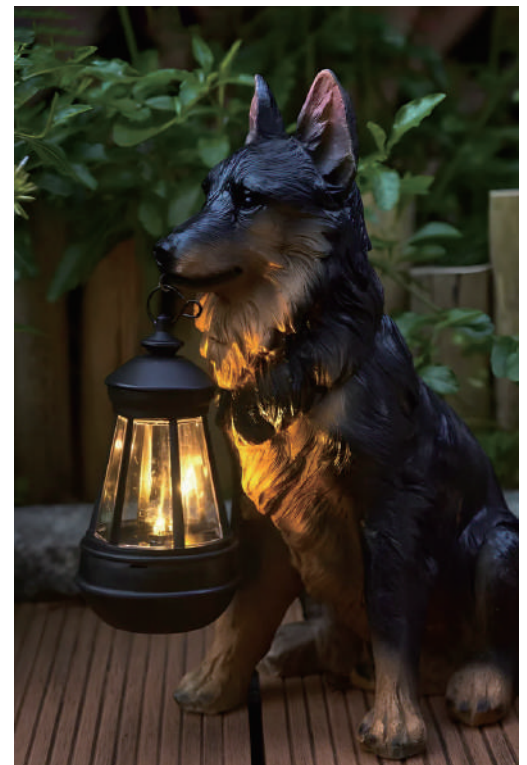

Product Name	Dog solar light statue
Style	Modern
Specification	Sheepdog/Rottweiler/Golden Retriever/Dalmatian/Golden Retriever Mother and Child/Labrador Mother and Children

This dog solar light statue comes with your choice of six different dog-shaped resin sculptures.

Made from durable fiberglass resin, it contains a 5W LED light source and a 2500mAh rechargeable battery, supports solar charging, and is rated IP65 for full weather protection.

Equipped with a light sensor, it automatically turns on at dusk, offering a playful decorative touch while providing