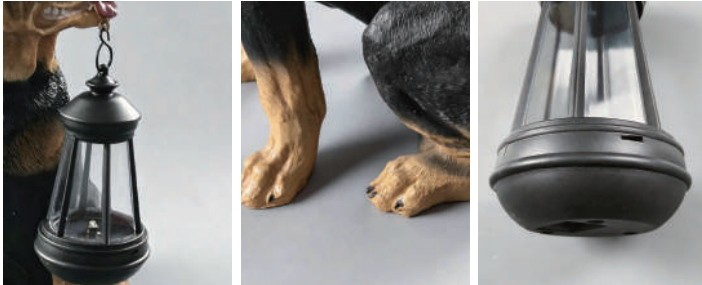

Product Model	LI003051-02B
Product Type	Novelty Lights
Power Type	Solar Powered
Product Color	Black

· Product Details

Material	Fiberglass Resin Fiber

· Core Specifications

Length	11 inches
Width	7.1 inches
Depth	14.2 inches