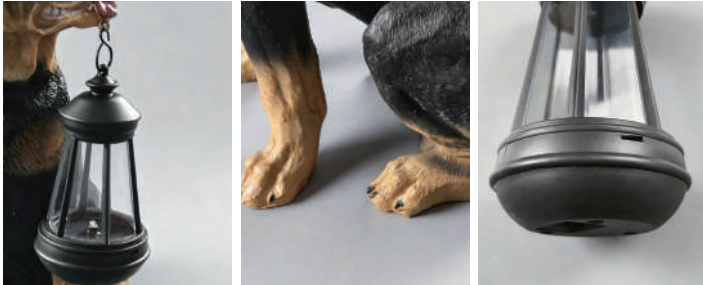

Product Model	LI003051-04B
Product Type	Novelty Lights
Power Type	Solar Powered
Product Color	Yellow

· Product Details

Material	Fiberglass Resin Fiber

· Core Specifications

Length	10.2 inches
Width	6.7 inches
Depth	12.2 inches