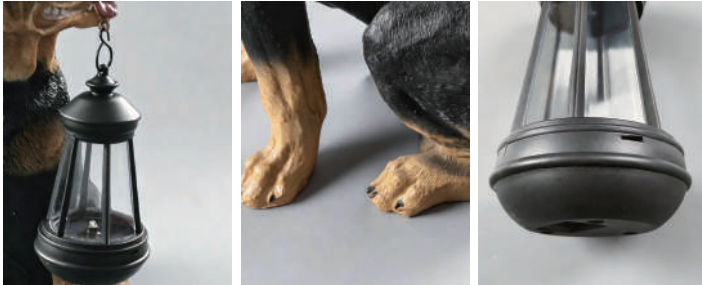

Product Model	LI003051-01B
Product Type	Novelty Lights
Power Type	Solar Powered
Product Color	Black

· Product Details

Material	Fiberglass Resin Fiber

· Core Specifications

Length	7.5 inches
Width	5.5 inches
Depth	12.2 inches