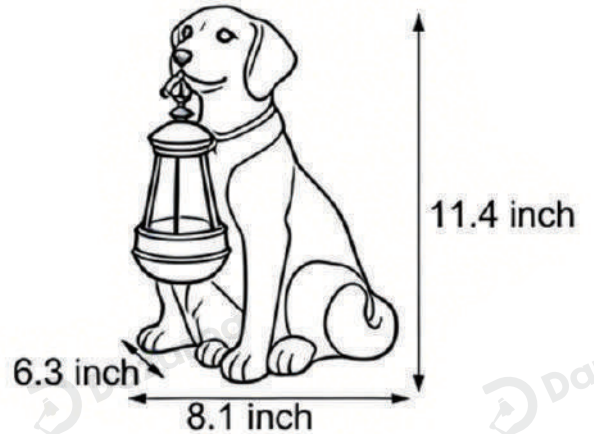

· Basic Product Information

Product Model	LI003051-06B
Product Type	Novelty Lights
Power Type	Solar Powered
Product Color	Yellow

· Product Details

Material	Fiberglass Resin Fiber

· Core Specifications

Length	8.1 inches
Width	6.3 inches
Depth	11.4 inches