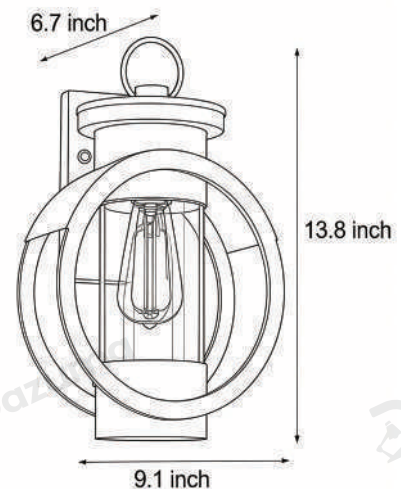

| | |
|---------------|----------------------|
| Product Model | LI003074-01B |
| Product Type | Outdoor Wall Sconces |
| Power Type | Hardwired |
| Product Color | Black |

· Product Details

| | |
|----------|------------|
| Material | Iron+Glass |
|----------|------------|

· Core Specifications

| | |
|--------|-------------|
| Length | 9.1 inches |
| Width | 6.7 inches |
| Depth | 13.8 inches |

| | |
|-----------------------|-----------------|
| Voltage | AC110V |
| Light Source Type | LED Edison bulb |
| Light Source Included | Yes |
| Color Temperature | 3000K |
| Dimmable | No |
| CRI | 90 |
| IP Rating | IP44 |
| Hardwired | |