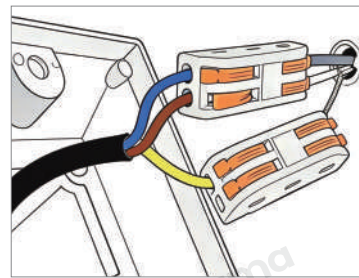

| | |
|---------------|----------------------|
| Product Model | LI003074-01B |
| Product Type | Outdoor Wall Sconces |
| Power Type | Hardwired |
| Product Color | Black |

· Product Details

| | |
|----------|------------|
| Material | Iron+Glass |
|----------|------------|

· Core Specifications

| | |
|--------|-------------|
| Length | 9.1 inches |
| Width | 6.7 inches |
| Depth | 13.8 inches |

| | |
|-----------------------|-----------------|
| Voltage | AC110V |
| Light Source Type | LED Edison bulb |
| Light Source Included | Yes |
| Color Temperature | 3000K |
| Dimmable | No |
| CRI | 90 |
| IP Rating | IP44 |
| Hardwired | |