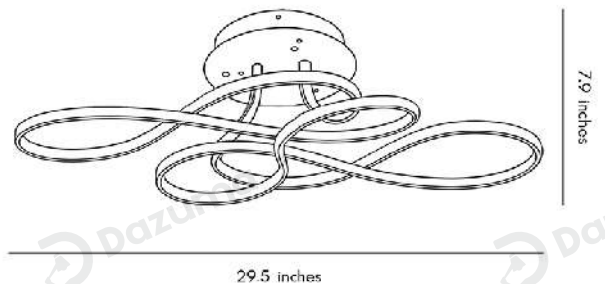

Product Name	Curve Ceiling Light Simple Geometric Metal LED Light
Style	Simple
Specification	Hardwired

This curved ceiling light has sleek lines and is made of high-quality iron and aluminum.

It features high CRI LED lighting with multi-directional projection for comfortable illumination.

· Product Details

Material	Iron, Aluminum
----------	----------------

· Core Specifications

Length	7.9 inches
Width	29.5 inches
Depth	29.5 inches

· Basic Product Information

Product Model	LI003077-04B/ 05B/ 06B
Product Type	LED Semi-Flush Mounts
Power Type	Hardwired
Product Color	White

· Product Details

Material	Iron, Aluminum
----------	----------------

· Core Specifications

Length	7.9 inches
Width	29.5 inches
Depth	29.5 inches

Voltage	AC85-265V
Light Source Type	LED Integrated
Light Source Included	Yes
Color Temperature	3000- 6000K
Dimmable	No
Hardwired	