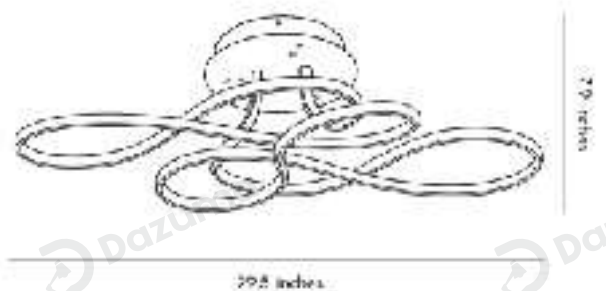

Product Name	Curve Ceiling Light Simple Geometric Metal LED Light
Style	Simple
Specification	Hardwired

This curved ceiling light has sleek lines and is made of high-quality iron and aluminum.

It features high CRI LED lighting with multi-directional projection for comfortable illumination.

· Product Details

Material	Iron, Aluminum
----------	----------------

· Core Specifications

Length	7.9 inches
Width	29.5 inches
Depth	29.5 inches

· Basic Product Information

Product Model	LI003077-04B/ 05B/ 06B
Product Type	LED Semi-Flush Mounts
Power Type	Hardwired
Product Color	White

· Product Details

Material	Iron, Aluminum
----------	----------------

· Core Specifications

Length	7.9 inches
Width	29.5 inches
Depth	29.5 inches

Voltage	AC85-265V
Light Source Type	LED Integrated
Light Source Included	Yes
Color Temperature	3000- 6000K
Dimmable	No
Hardwired	