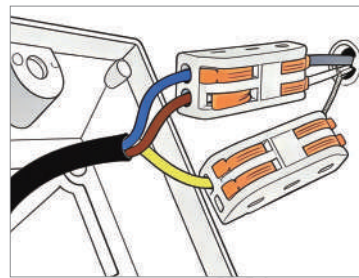

· Product Details

Material	Iron, Aluminum
----------	----------------

· Core Specifications

Length	7.9 inches
Width	29.5 inches
Depth	29.5 inches

· Basic Product Information

Product Model	LI003077-04B/ 05B/ 06B
Product Type	LED Semi-Flush Mounts
Power Type	Hardwired
Product Color	White

· Product Details

Material	Iron, Aluminum
----------	----------------

· Core Specifications

Length	7.9 inches
Width	29.5 inches
Depth	29.5 inches

Voltage	AC85-265V
Light Source Type	LED Integrated
Light Source Included	Yes
Color Temperature	3000- 6000K
Dimmable	No
Hardwired	

Blue: Neutral wire
Brown: Live wire
Yellow: Ground wire

Core Performance Indicators

Installation Method

Ceiling Mount - Easy installation: Fix the base on the ceiling directly, wire, then install the lamp and lampshade.