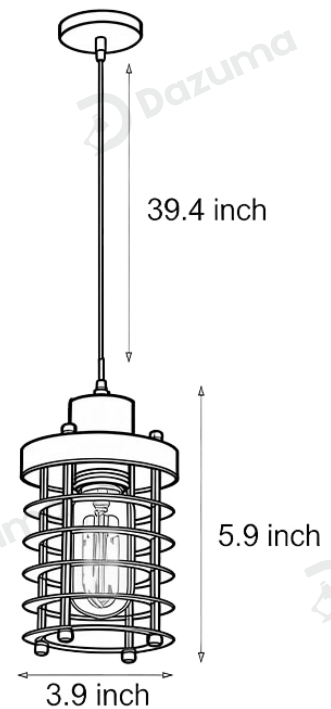

Product Name	Industrial Cage Pendant Light 1-Light Metal Ceiling Light
Style	Industrial
Specification	Hardwired

This industrial cage pendant light is made of quality metal in black and rust-red.

Its open cage design shows industrial charm and ensures even light distribution.

· Product Details

Material	Hardware Metal
----------	----------------

· Core Specifications

Length	5.9 inches
Width	3.9 inches
Depth	3.9 inches

· **Basic Product Information**

Product Model	LI003079-02B
Product Type	Mini Pendants
Power Type	Hardwired
Product Color	Rust Red

· **Product Details**

Material	Hardware Metal
----------	----------------

· **Core Specifications**

Length	5.9 inches
Width	3.9 inches
Depth	3.9 inches

Voltage AC110V

Light Source Type LED E27 Bulb

Light Source Included Yes