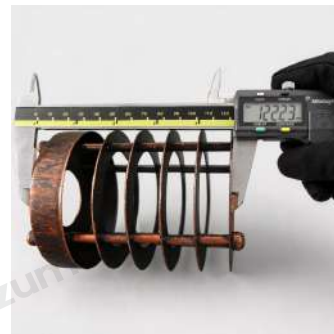

Product Name	Industrial Cage Pendant Light 1-Light Metal Ceiling Light
Style	Industrial
Specification	Hardwired

This industrial cage pendant light is made of quality metal in black and rust-red.

Its open cage design shows industrial charm and ensures even light distribution.

· Product Details

Material	Hardware Metal
----------	----------------

· Core Specifications

Length	5.9 inches
Width	3.9 inches
Depth	3.9 inches

· **Basic Product Information**

Product Model	LI003079-02B
Product Type	Mini Pendants
Power Type	Hardwired
Product Color	Rust Red

· **Product Details**

Material	Hardware Metal
----------	----------------

· **Core Specifications**

Length	5.9 inches
Width	3.9 inches
Depth	3.9 inches

Voltage AC110V

Light Source Type LED E27 Bulb

Light Source Included Yes

Color Temperature 3000K

Dimmable No

Hardwired

Blue: Neutral wire
Brown: Live wire
Yellow: Ground wire

Core Performance Indicators

Installation Method

Hanging - Easy installation: Install with rod, cord or chain suspended from ceiling.