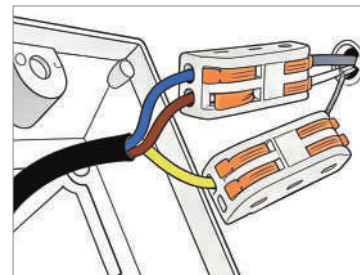

· **Product Details**

Material	Hardware Metal
----------	----------------

· **Core Specifications**

Length	5.9 inches
Width	3.9 inches
Depth	3.9 inches

Voltage AC110V

Light Source Type LED E27 Bulb

Light Source Included Yes

Color Temperature 3000K

Dimmable No

Hardwired

Blue: Neutral wire
Brown: Live wire
Yellow: Ground wire

Core Performance Indicators

Installation Method

Hanging - Easy installation: Install with rod, cord or chain suspended from ceiling.