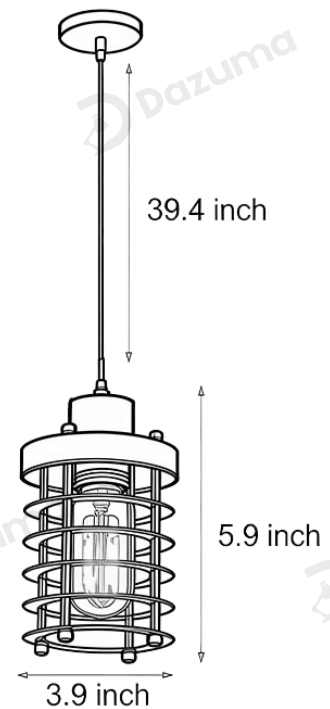

Product Name	Industrial Cage Pendant Light 1-Light Metal Ceiling Light
Style	Industrial
Specification	Hardwired

This industrial cage pendant light is made of quality metal in black and rust-red.

Its open cage design shows industrial charm and ensures even light distribution.

It fits kitchen, dining room and café, becoming a focal point in modern home decor.

· Basic Product Information

Product Model	LI003079-01B
Product Type	Mini Pendants
Power Type	Hardwired
Product Color	Black

· Product Details

Material	Hardware Metal
----------	----------------

· Core Specifications

Length	5.9 inches
Width	3.9 inches
Depth	3.9 inches

· **Basic Product Information**

Product Model	LI003079-02B
Product Type	Mini Pendants
Power Type	Hardwired
Product Color	Rust Red

· **Product Details**

Material	Hardware Metal
----------	----------------

· **Core Specifications**

Length	5.9 inches
Width	3.9 inches
Depth	3.9 inches

Voltage AC110V

Light Source Type LED E27 Bulb

Light Source Included Yes