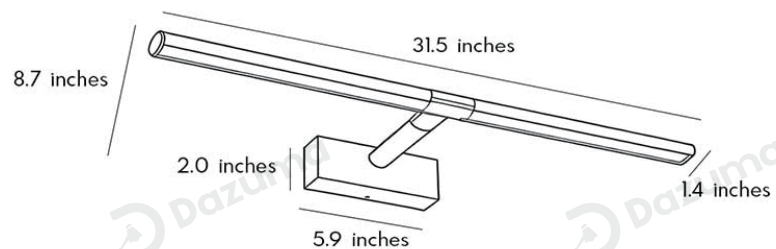

· Basic Product Information

Product Model	L1003083-21B/ 24B
Product Type	Vanity Light Bar
Power Type	Hardwired
Product Color	Coffee

· Product Details

Material	Aluminum

· Core Specifications

Length	2.0 inches
Width	31.5 inches
Depth	8.7 inches