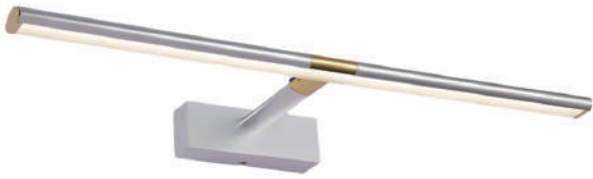

· Basic Product Information

Product Model	L1003083-09B/ 12B
Product Type	Vanity Light Bar
Power Type	Hardwired
Product Color	Silver