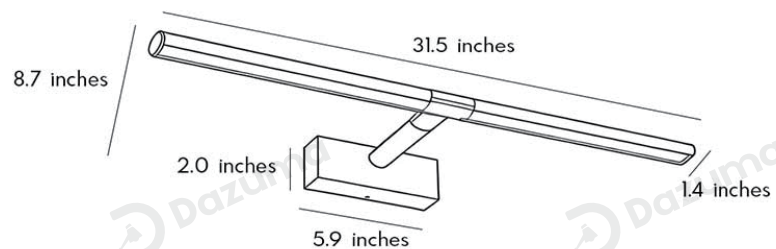

## · Core Specifications

|        |             |
|--------|-------------|
| Length | 2.0 inches  |
| Width  | 31.5 inches |
| Depth  | 8.7 inches  |

## · Core Specifications

|        |             |
|--------|-------------|
| Length | 2.0 inches  |
| Width  | 15.7 inches |
| Depth  | 8.7 inches  |

## · Core Specifications

|        |             |
|--------|-------------|
| Length | 2.0 inches  |
| Width  | 23.6 inches |
| Depth  | 8.7 inches  |