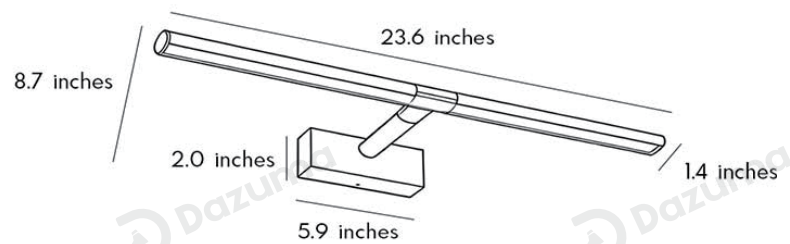

## · Core Specifications

|        |             |
|--------|-------------|
| Length | 2.0 inches  |
| Width  | 23.6 inches |
| Depth  | 8.7 inches  |

## · Core Specifications

|        |             |
|--------|-------------|
| Length | 2.0 inches  |
| Width  | 31.5 inches |
| Depth  | 8.7 inches  |

## · Core Specifications

|        |             |
|--------|-------------|
| Length | 2.0 inches  |
| Width  | 15.7 inches |
| Depth  | 8.7 inches  |