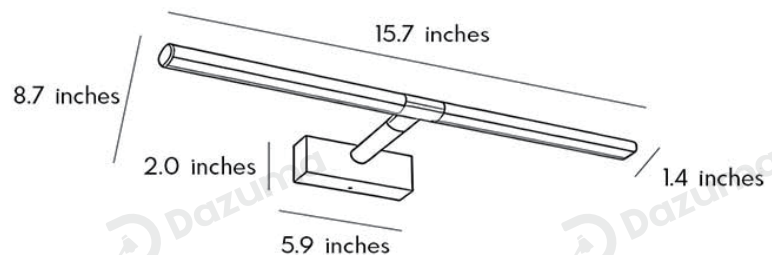

## · Core Specifications

|        |             |
|--------|-------------|
| Length | 2.0 inches  |
| Width  | 15.7 inches |
| Depth  | 8.7 inches  |

## · Core Specifications

|        |             |
|--------|-------------|
| Length | 2.0 inches  |
| Width  | 23.6 inches |
| Depth  | 8.7 inches  |

## · Core Specifications

|        |             |
|--------|-------------|
| Length | 2.0 inches  |
| Width  | 31.5 inches |
| Depth  | 8.7 inches  |