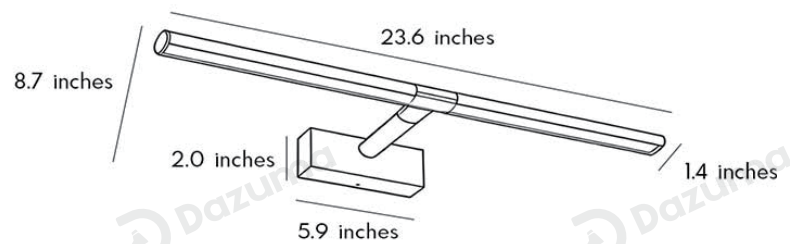

## · Core Specifications

|        |             |
|--------|-------------|
| Length | 2.0 inches  |
| Width  | 15.7 inches |
| Depth  | 8.7 inches  |

## · Core Specifications

|        |             |
|--------|-------------|
| Length | 2.0 inches  |
| Width  | 23.6 inches |
| Depth  | 8.7 inches  |

## · Core Specifications

|        |             |
|--------|-------------|
| Length | 2.0 inches  |
| Width  | 31.5 inches |
| Depth  | 8.7 inches  |