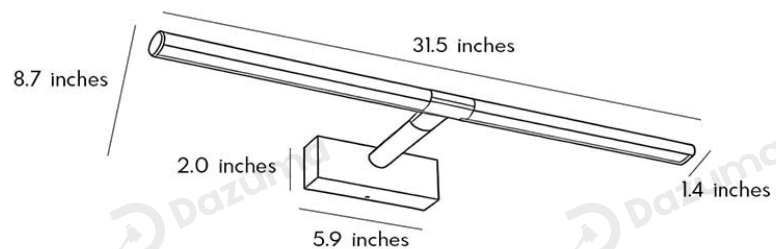

## · Core Specifications

|        |             |
|--------|-------------|
| Length | 2.0 inches  |
| Width  | 15.7 inches |
| Depth  | 8.7 inches  |

## · Core Specifications

|        |             |
|--------|-------------|
| Length | 2.0 inches  |
| Width  | 23.6 inches |
| Depth  | 8.7 inches  |

## · Core Specifications

|        |             |
|--------|-------------|
| Length | 2.0 inches  |
| Width  | 31.5 inches |
| Depth  | 8.7 inches  |