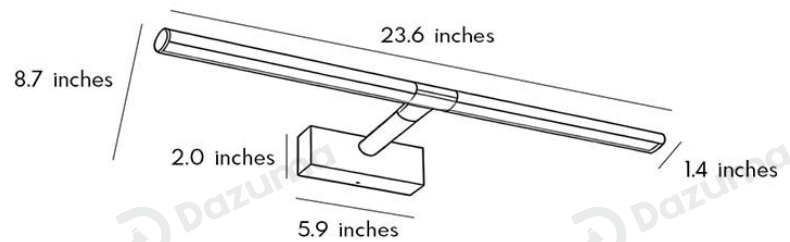

## · Core Specifications

|        |             |
|--------|-------------|
| Length | 2.0 inches  |
| Width  | 23.6 inches |
| Depth  | 8.7 inches  |

## · Core Specifications

|        |             |
|--------|-------------|
| Length | 2.0 inches  |
| Width  | 31.5 inches |
| Depth  | 8.7 inches  |

## · Core Specifications

|        |             |
|--------|-------------|
| Length | 2.0 inches  |
| Width  | 15.7 inches |
| Depth  | 8.7 inches  |