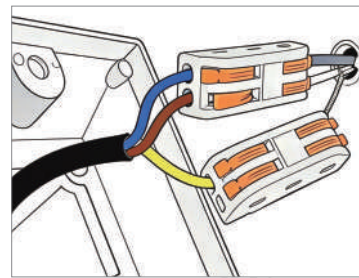

Voltage AC85-260V

Light Source Type LED

Light Source Included Yes

Color Temperature 3000- 6000K

Dimmable No

Hardwired

Blue: Neutral wire

Brown: Live wire

Yellow: Ground wire