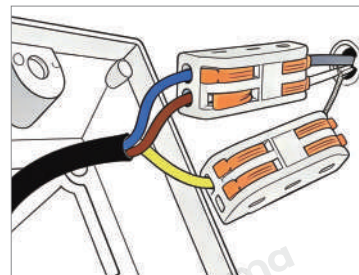

Width	9.8 inches
Depth	9.8 inches
Height	78.7 inches

· Basic Product Information

Product Model	LI003094-02B
Product Type	Mini Pendants
Power Type	Hardwired
Product Color	Gold

· Product Details

Material	Iron, Crystal
----------	---------------

· Core Specifications

Width	11.8 inches
Depth	11.8 inches
Height	78.7 inches

Voltage	AC110V
Light Source Type	LED light strip
Light Source Included	Yes
Color Temperature	3000K
Dimmable	No
CRI	90
IP Rating	IP65
Hardwired	