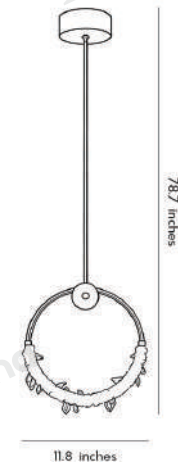

Product Name Mini Crystal Ring Pendant Light

Style Modern

Specification 9.8" / 11.8"

This mini crystal ring chandelier is available in two sizes, with diameters of 9.8 inches and 11.8 inches respectively.

Its circular frame is made of high-quality electroplated metal paired with exquisite crystal decorations, creating a light and elegant appearance.

The handcrafted crystal lampshade enhances light refraction while delivering soft and even illumination. Ideal for bedside installation, as well as dining rooms, living rooms, bars and hotels, it adds elegance and personality to any space.

Width	9.8 inches
Depth	9.8 inches
Height	78.7 inches

· Basic Product Information

Product Model	LI003094-02B
Product Type	Mini Pendants
Power Type	Hardwired
Product Color	Gold

· Product Details

Material	Iron, Crystal
----------	---------------

· Core Specifications

Width	11.8 inches
Depth	11.8 inches
Height	78.7 inches

Voltage	AC110V
Light Source Type	LED light strip
Light Source Included	Yes
Color Temperature	3000K
Dimmable	No
CRI	90
IP Rating	IP65
Hardwired	