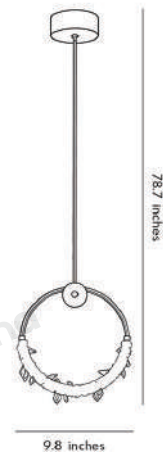

Product Name Mini Crystal Ring Pendant Light

Style Modern

Specification 9.8" / 11.8"

This mini crystal ring chandelier is available in two sizes, with diameters of 9.8 inches and 11.8 inches respectively.

Its circular frame is made of high-quality electroplated metal paired with exquisite crystal decorations, creating a light and elegant appearance.

The handcrafted crystal lampshade enhances light refraction while delivering soft and even illumination. Ideal for bedside installation, as well as dining rooms, living rooms, bars and hotels, it adds elegance and personality to any space.

Width	9.8 inches
Depth	9.8 inches
Height	78.7 inches

· Basic Product Information

Product Model	LI003094-02B
Product Type	Mini Pendants
Power Type	Hardwired
Product Color	Gold

· Product Details

Material	Iron, Crystal
----------	---------------

· Core Specifications

Width	11.8 inches
Depth	11.8 inches
Height	78.7 inches

Voltage	AC110V
Light Source Type	LED light strip
Light Source Included	Yes
Color Temperature	3000K
Dimmable	No
CRI	90
IP Rating	IP65
Hardwired	