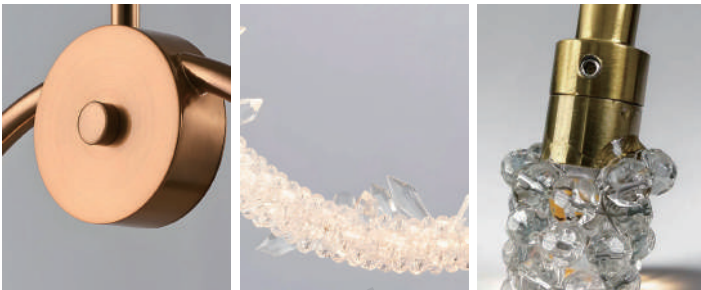

Product Name Mini Crystal Ring Pendant Light

Style Modern

Specification 9.8" / 11.8"

This mini crystal ring chandelier is available in two sizes, with diameters of 9.8 inches and 11.8 inches respectively.

Its circular frame is made of high-quality electroplated metal paired with exquisite crystal decorations, creating a light and elegant appearance.

The handcrafted crystal lampshade enhances light refraction while delivering soft and even illumination. Ideal for bedside installation, as well as dining rooms, living rooms, bars and hotels, it adds elegance and personality to any space.

· Basic Product Information

Product Model	LI003094-01B
Product Type	Mini Pendants
Power Type	Hardwired
Product Color	Gold

· Product Details

Material	Iron, Crystal
----------	---------------

· Core Specifications

Width	9.8 inches
Depth	9.8 inches
Height	78.7 inches

· Basic Product Information

Product Model	LI003094-02B
Product Type	Mini Pendants
Power Type	Hardwired
Product Color	Gold

· Product Details

Material	Iron, Crystal
----------	---------------