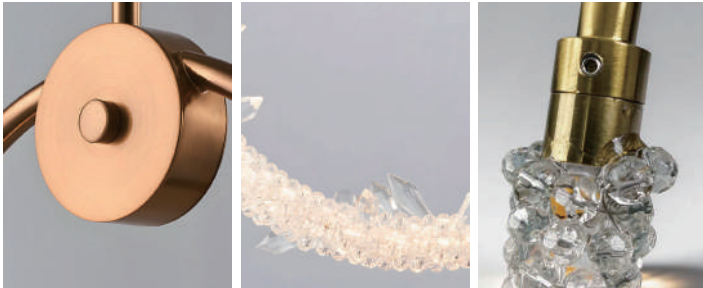

Its circular frame is made of high-quality electroplated metal paired with exquisite crystal decorations, creating a light and elegant appearance.

The handcrafted crystal lampshade enhances light refraction while delivering soft and even illumination. Ideal for bedside installation, as well as dining rooms, living rooms, bars and hotels, it adds elegance and personality to any space.

· Basic Product Information

Product Model	LI003094-01B
Product Type	Mini Pendants
Power Type	Hardwired
Product Color	Gold

· Product Details

Material	Iron, Crystal
----------	---------------

· Core Specifications

Width	9.8 inches
Depth	9.8 inches
Height	78.7 inches

· Basic Product Information

Product Model	LI003094-02B
Product Type	Mini Pendants
Power Type	Hardwired
Product Color	Gold

· Product Details

Material	Iron, Crystal
----------	---------------