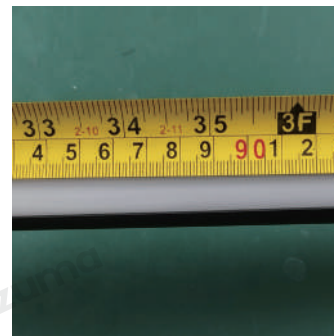

· Core Performance Indicators

Installation Method

Wall Mounted-Fix the base on the wall, wire then install the lamp body.

Application Scenarios

Bathroom, Hotel, Indoor

Certifications

CE, ROHS, WEEE, CEC, DLC, IES

Color Temperature Adjustment

3-Color Temperature (3000K/ 4500K/ 6000K),
Warm White (3000K)

Product Accessories

Fixture ×1, Manual ×1, Screw Pack ×1

www.dazuma.us

+1 978-678-4855 (US Support)

hello@dazuma.us

Customer Service: Mon-Fri, 9am-6pm EST.

Online Service Team: 120 East Hollis Street, Nashua, NH 03060