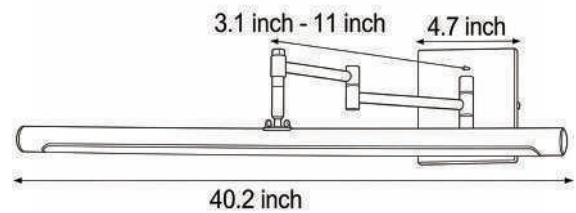

Product Name Black bar vanity light

Style Modern

Specification Black, White

This black bar vanity light features adjustable swing arms with PC shades and a built-in 20W LED light source.

Available in matte black or white finishes, with optional white light, warm light, or three-step dimming settings, it provides professional shadow-free illumination for your bathroom mirror area.

· Core Specifications

Length	40.2 inches
Width	4.7 inches
Depth	11 inches

· Basic Product Information

Product Model	LI003116-04B/05B/06B
Product Type	Vanity Light Bar
Power Type	Hardwired
Product Color	White

· Product Details

Material	Iron + Acrylic
----------	----------------

· Core Specifications

Length	40.2 inches
Width	4.7 inches
Depth	11 inches

Voltage	AC110V
Light Source Type	LED
Light Source Included	Yes
Color Temperature	3000- 6000K
Dimmable	Yes