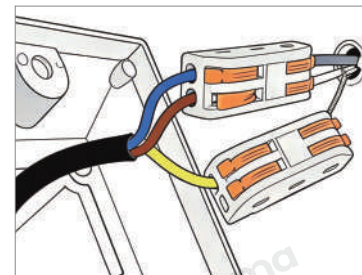

Hardwired

Blue: Neutral wire
Brown: Live wire
Yellow: Ground wire

· Core Performance Indicators

Installation Method

Wall Mounted-Fix the base on the wall, wire then install the lamp body.

Application Scenarios