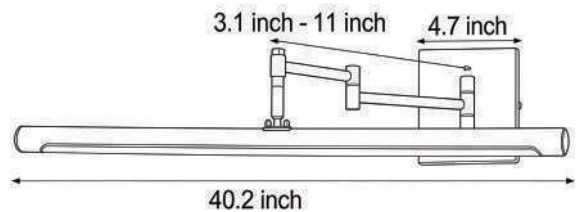

Product Name Black bar vanity light

Style Modern

Specification Black, White

This black bar vanity light features adjustable swing arms with PC shades and a built-in 20W LED light source.

Available in matte black or white finishes, with optional white light, warm light, or three-step dimming settings, it provides professional shadow-free illumination for your bathroom mirror area.

· Basic Product Information

Product Model	LI003116-01B/02B/03B
Product Type	Vanity Light Bar
Power Type	Hardwired
Product Color	Black

· Product Details

Material	Iron + Acrylic
----------	----------------

· Core Specifications

Length	40.2 inches
Width	4.7 inches
Depth	11 inches

· Basic Product Information

Product Model	LI003116-04B/05B/06B
Product Type	Vanity Light Bar
Power Type	Hardwired
Product Color	White

· Product Details

Material	Iron + Acrylic
----------	----------------

· Core Specifications

Length	40.2 inches
Width	4.7 inches
Depth	11 inches

Voltage	AC110V
Light Source Type	LED
Light Source Included	Yes
Color Temperature	3000- 6000K
Dimmable	Yes