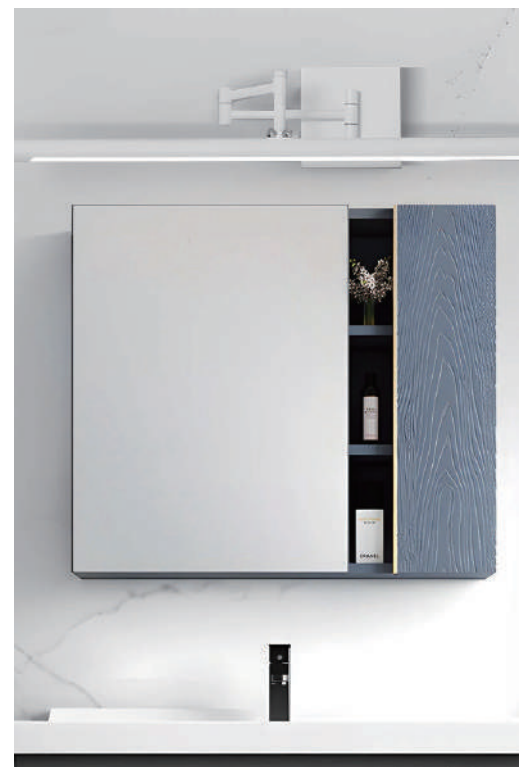

Product Name Black bar vanity light

Style Modern

Specification Black, White

This black bar vanity light features adjustable swing arms with PC shades and a built-in 20W LED light source.

Available in matte black or white finishes, with optional white light, warm light, or three-step dimming settings, it provides professional shadow-free illumination for your bathroom mirror area.

· Basic Product Information

Product Model	LI003116-01B/02B/03B
Product Type	Vanity Light Bar
Power Type	Hardwired
Product Color	Black

· Product Details

Material	Iron + Acrylic
----------	----------------

· Core Specifications

Length	40.2 inches
Width	4.7 inches
Depth	11 inches

· Basic Product Information

Product Model	LI003116-04B/05B/06B
Product Type	Vanity Light Bar
Power Type	Hardwired
Product Color	White

· Product Details

Material	Iron + Acrylic
----------	----------------

· Core Specifications

Length	40.2 inches
Width	4.7 inches
Depth	11 inches

Voltage	AC110V
Light Source Type	LED
Light Source Included	Yes
Color Temperature	3000- 6000K
Dimmable	Yes