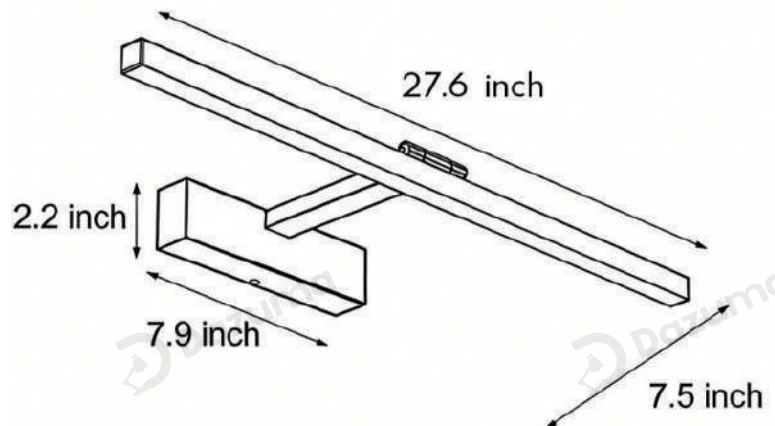

180° adjustable arm fits mirror area and various bathroom lighting needs.

· Basic Product Information

Product Model	L1003117-01B/ 02B/ 03B/ 04B
Product Type	Vanity Light Bar
Power Type	Hardwired
Product Color	Silver

· Product Details

Material	Stainless Steel, Aluminum, Iron
----------	------------------------------------

· Core Specifications

Length	2.2 inches
Width	27.6 inches
Depth	7.5 inches

Voltage	AC100-265V
Light Source Type	LED
Light Source Included	Yes
Color Temperature	3000- 6000K
Dimmable	No
CRI	Ra > 80
Hardwired	