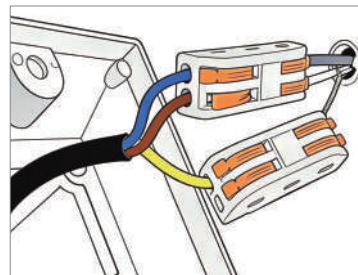

180° adjustable arm fits mirror area and various bathroom lighting needs.

· Basic Product Information

Product Model	L1003117-01B/ 02B/ 03B/ 04B
Product Type	Vanity Light Bar
Power Type	Hardwired
Product Color	Silver

· Product Details

Material	Stainless Steel, Aluminum, Iron
----------	------------------------------------

· Core Specifications

Length	2.2 inches
Width	27.6 inches
Depth	7.5 inches

Voltage	AC100-265V
Light Source Type	LED
Light Source Included	Yes
Color Temperature	3000- 6000K
Dimmable	No
CRI	Ra > 80
Hardwired	

Blue: Neutral wire
 Brown: Live wire
 Yellow: Ground wire

Core Performance Indicators

Installation Method	Wall Mount - Easy installation: Fix the base on the wall, wire then install the lamp body.
Application Scenarios	Bathroom, Hotel
Certifications	CE, ROHS, WEEE, CEC, DLC, IES
Color Temperature Adjustment	3-Color Temperature (3000K/ 4500K/ 6000K), Neutral (4000K), Warm White (3000K), White (6000K)
Product Accessories	Fixture ×1, Manual ×1, Screw Pack ×1