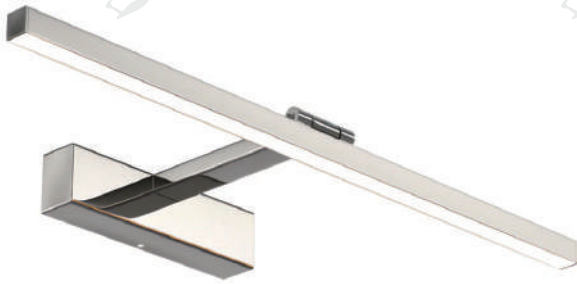

Product Name	Light bars for bathroom vanity Adjustable LED Light
Style	Modern
Specification	Hardwired

This bathroom vanity light bar has polished stainless steel and elegant streamlined design.

Soft acrylic LED light offers 4 color temperatures and adjustable brightness.

180° adjustable arm fits mirror area and various bathroom lighting needs.

· Basic Product Information

Product Model	L1003117-01B/ 02B/ 03B/ 04B
Product Type	Vanity Light Bar
Power Type	Hardwired
Product Color	Silver

· Product Details

Material	Stainless Steel, Aluminum, Iron
----------	------------------------------------

· Core Specifications

Length	2.2 inches
Width	27.6 inches
Depth	7.5 inches

Voltage	AC100-265V
Light Source Type	LED
Light Source Included	Yes
Color Temperature	3000- 6000K
Dimmable	No
CRI	Ra > 80
Hardwired	

Blue: Neutral wire
 Brown: Live wire
 Yellow: Ground wire

Core Performance Indicators

Installation Method	Wall Mount - Easy installation: Fix the base on the wall, wire then install the lamp body.
Application Scenarios	Bathroom, Hotel
Certifications	CE, ROHS, WEEE, CEC, DLC, IES
Color Temperature Adjustment	3-Color Temperature (3000K/ 4500K/ 6000K), Neutral (4000K), Warm White (3000K), White (6000K)
Product Accessories	Fixture ×1, Manual ×1, Screw Pack ×1