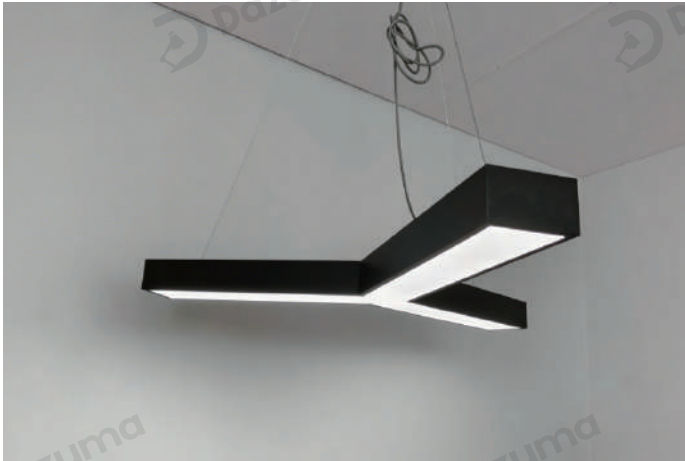

Product Name Y-shaped linear light

Style Modern

Specification Black/White

This Y-shaped linear light is available in four widths. It features a seamlessly formed iron body and acrylic diffuser panel, equipped with adjustable LED modules, with power ranging from 18W to 45W.

Thanks to its freely connectable modular Y-shaped design, it provides customizable linear lighting solutions for offices, commercial spaces and open-plan residences.

## · Product Details

---

Material

Acrylic + Iron

· Core Specifications

Length 26 inches  
 Width 26 inches  
 Depth 2 inches

Length 32.7 inches  
 Width 32.7 inches  
 Depth 2 inches

Length 38.2 inches  
 Width 38.2 inches  
 Depth 2 inches

Length 45.3 inches  
 Width 45.3 inches  
 Depth 2 inches

Voltage	AC110-240V
Light Source Type	LED light strip
Light Source Included	Yes
Color Temperature	6000K
Dimmable	No

**Hardwired**

Blue: Neutral wire  
 Brown: Live wire  
 Yellow: Ground wire