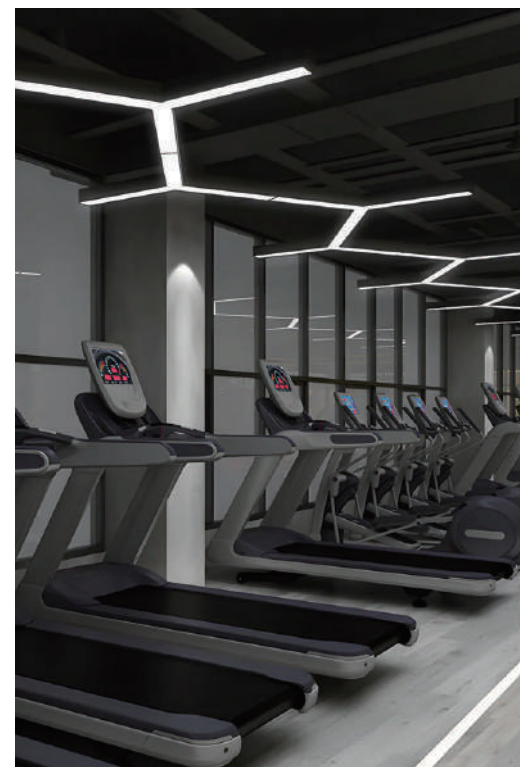

Product Name Y-shaped linear light

Style Modern

Specification Black/White

This Y-shaped linear light is available in four widths. It features a seamlessly formed iron body and acrylic diffuser panel, equipped with adjustable LED modules, with power ranging from 18W to 45W.

Thanks to its freely connectable modular Y-shaped design, it provides customizable linear lighting solutions for offices, commercial spaces and open-plan residences.