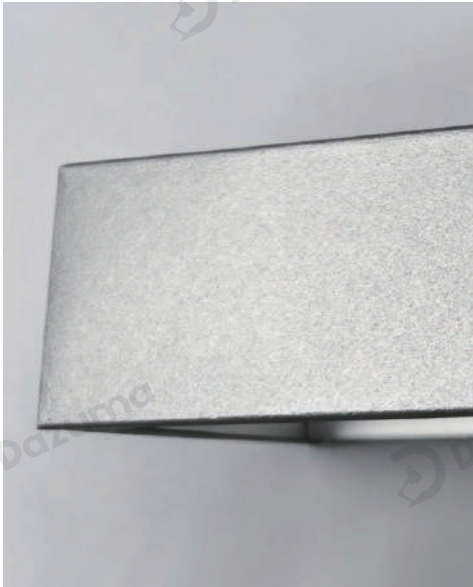

Product Name Y-shaped linear light

Style Modern

Specification Black/White

This Y-shaped linear light is available in four widths. It features a seamlessly formed iron body and acrylic diffuser panel, equipped with adjustable LED modules, with power ranging from 18W to 45W.

Product Color

Black

## · Product Details

---

Material

Acrylic + Iron

· Core Specifications

Length 26 inches  
 Width 26 inches  
 Depth 2 inches

Length 32.7 inches  
 Width 32.7 inches  
 Depth 2 inches

Length 38.2 inches  
 Width 38.2 inches  
 Depth 2 inches

Length 45.3 inches  
 Width 45.3 inches  
 Depth 2 inches

Voltage	AC110-240V
Light Source Type	LED light strip
Light Source Included	Yes
Color Temperature	6000K
Dimmable	No

**Hardwired**

Blue: Neutral wire  
 Brown: Live wire  
 Yellow: Ground wire