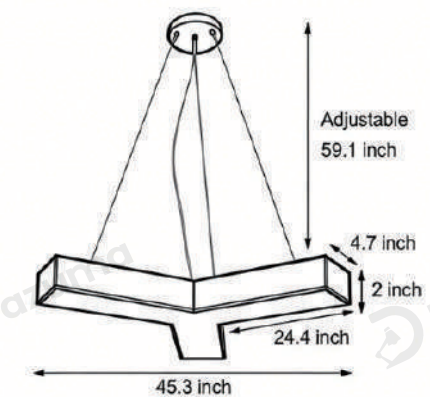

Product Name Y-shaped linear light

Style Modern

Specification Black/White

This Y-shaped linear light is available in four widths. It features a seamlessly formed iron body and acrylic diffuser panel, equipped with adjustable LED modules, with power ranging from 18W to 45W.

## · Product Details

---

Material

Acrylic + Iron

· Core Specifications

Length 26 inches  
 Width 26 inches  
 Depth 2 inches

Length 32.7 inches  
 Width 32.7 inches  
 Depth 2 inches

Length 38.2 inches  
 Width 38.2 inches  
 Depth 2 inches

Length 45.3 inches  
 Width 45.3 inches  
 Depth 2 inches

Voltage	AC110-240V
Light Source Type	LED light strip
Light Source Included	Yes
Color Temperature	6000K
Dimmable	No

**Hardwired**

Blue: Neutral wire  
 Brown: Live wire  
 Yellow: Ground wire