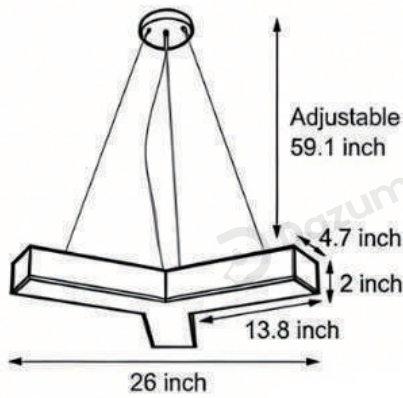

Product Name Y-shaped linear light

Style Modern

Specification Black/White

This Y-shaped linear light is available in four widths. It features a seamlessly formed iron body and acrylic diffuser panel, equipped with adjustable LED modules, with power ranging from 18W to 45W.

## · Product Details

---

Material

Acrylic + Iron

· Core Specifications

Length 26 inches  
 Width 26 inches  
 Depth 2 inches

Length 32.7 inches  
 Width 32.7 inches  
 Depth 2 inches

Length 38.2 inches  
 Width 38.2 inches  
 Depth 2 inches

Length 45.3 inches  
 Width 45.3 inches  
 Depth 2 inches

Voltage	AC110-240V
Light Source Type	LED light strip
Light Source Included	Yes
Color Temperature	6000K
Dimmable	No

**Hardwired**

Blue: Neutral wire  
 Brown: Live wire  
 Yellow: Ground wire