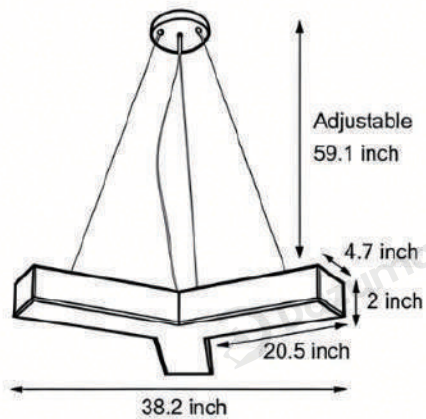

Product Name Y-shaped linear light

Style Modern

Specification Black/White

This Y-shaped linear light is available in four widths. It features a seamlessly formed iron body and acrylic diffuser panel, equipped with adjustable LED modules, with power ranging from 18W to 45W.

## · Product Details

---

Material

Acrylic + Iron

· Core Specifications

Length 26 inches  
 Width 26 inches  
 Depth 2 inches

Length 32.7 inches  
 Width 32.7 inches  
 Depth 2 inches

Length 38.2 inches  
 Width 38.2 inches  
 Depth 2 inches

Length 45.3 inches  
 Width 45.3 inches  
 Depth 2 inches

Voltage	AC110-240V
Light Source Type	LED light strip
Light Source Included	Yes
Color Temperature	6000K
Dimmable	No

**Hardwired**

Blue: Neutral wire  
 Brown: Live wire  
 Yellow: Ground wire