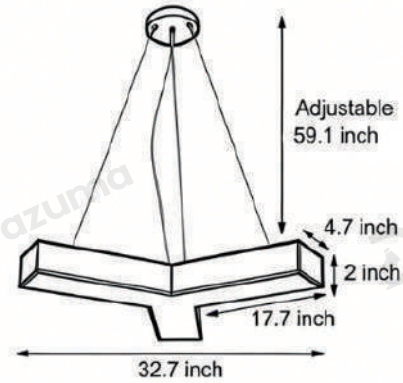

Product Name Y-shaped linear light

Style Modern

Specification Black/White

This Y-shaped linear light is available in four widths. It features a seamlessly formed iron body and acrylic diffuser panel, equipped with adjustable LED modules, with power ranging from 18W to 45W.

## · Product Details

---

Material

Acrylic + Iron

· Core Specifications

Length 26 inches  
 Width 26 inches  
 Depth 2 inches

Length 32.7 inches  
 Width 32.7 inches  
 Depth 2 inches

Length 38.2 inches  
 Width 38.2 inches  
 Depth 2 inches

Length 45.3 inches  
 Width 45.3 inches  
 Depth 2 inches

Voltage	AC110-240V
Light Source Type	LED light strip
Light Source Included	Yes
Color Temperature	6000K
Dimmable	No

**Hardwired**

Blue: Neutral wire  
 Brown: Live wire  
 Yellow: Ground wire