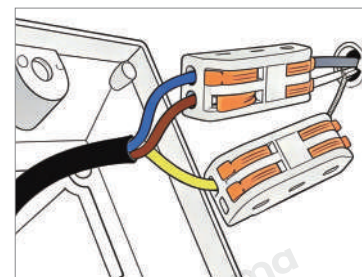

Length 45.3 inches  
 Width 45.3 inches  
 Depth 2 inches

Voltage	AC110-240V
Light Source Type	LED light strip
Light Source Included	Yes
Color Temperature	6000K
Dimmable	No

**Hardwired**

Blue: Neutral wire  
 Brown: Live wire  
 Yellow: Ground wire