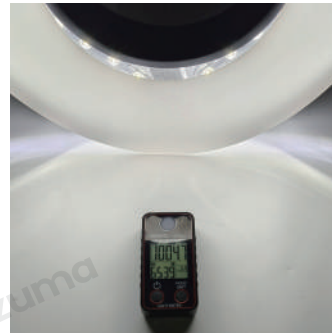

• Core Performance Indicators

Installation Method

Ceiling Pendant Mounted-Fix the ceiling canopy to the ceiling, suspend the lamp body with cord, wire then install the lampshade.

Application Scenarios

Indoor

Certifications

CE, ROHS, WEEE, CEC, DLC, IES

Color Temperature Adjustment

White (6000K)

Product Accessories

Lamp body × 1, Lampshade × 1, Power cord × 1, Suspension wire × 3, Screw kit × 1

www.dazuma.us

+1 978-678-4855 (US Support)

hello@dazuma.us

Customer Service: Mon-Fri, 9am-6pm EST.

Online Service Team: 120 East Hollis Street, Nashua, NH 03060