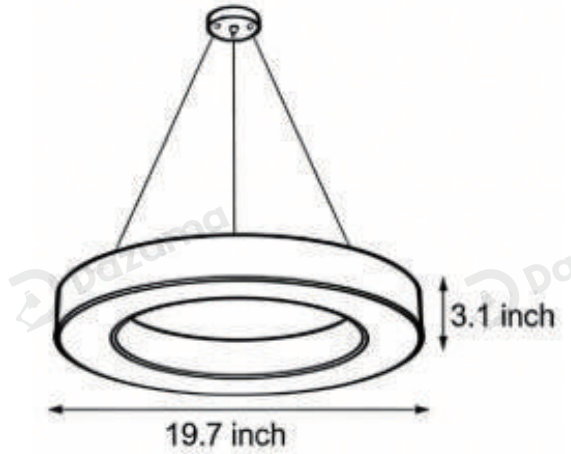

Product Name LED Pendant Ring Ceiling Light

Style Modern

Specification Black / White

This LED pendant ring ceiling light offers seven different diameter sizes.

It features a circular iron frame paired with a white acrylic shade and houses a 6000K LED light strip, with an IP42 protection rating. Ideal for offices, gyms, and other commercial spaces, it delivers even and expansive suspended illumination.

Black

· Product Details

Material

Iron+ Acrylic

· Core Specifications

Width 15.7 inches
 Depth 15.7 inches
 Height 3.1 inches

Width 19.7 inches
 Depth 19.7 inches
 Height 3.1 inches

Width 23.6 inches
 Depth 23.6 inches
 Height 3.1 inches

Width 27.6 inches
 Depth 27.6 inches
 Height 3.1 inches

· Core Specifications

Width	31.5 inches
Depth	31.5 inches
Height	3.1 inches

Width	35.4 inches
Depth	35.4 inches
Height	3.1 inches

Width	39.4 inches
Depth	39.4 inches
Height	3.1 inches