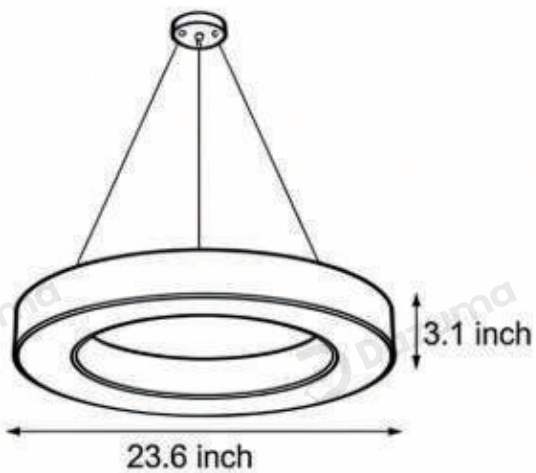

Product Name LED Pendant Ring Ceiling Light

Style Modern

Specification Black / White

This LED pendant ring ceiling light offers seven different diameter sizes.

It features a circular iron frame paired with a white acrylic shade and houses a 6000K LED light strip, with an IP42 protection rating. Ideal for offices, gyms, and other commercial spaces, it delivers even and expansive suspended illumination.

Black

· Product Details

Material

Iron+ Acrylic

· Core Specifications

Width 15.7 inches
 Depth 15.7 inches
 Height 3.1 inches

Width 19.7 inches
 Depth 19.7 inches
 Height 3.1 inches

Width 23.6 inches
 Depth 23.6 inches
 Height 3.1 inches

Width 27.6 inches
 Depth 27.6 inches
 Height 3.1 inches

· Core Specifications

Width	31.5 inches
Depth	31.5 inches
Height	3.1 inches

Width	35.4 inches
Depth	35.4 inches
Height	3.1 inches

Width	39.4 inches
Depth	39.4 inches
Height	3.1 inches