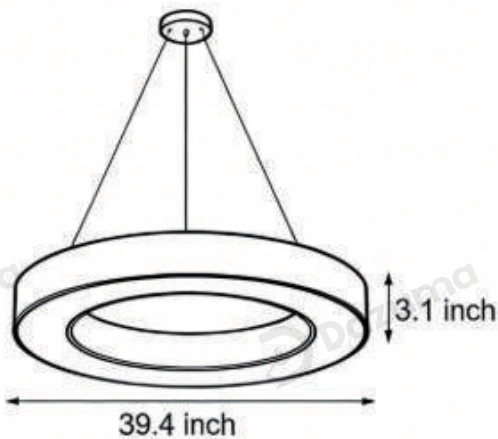

Product Name LED Pendant Ring Ceiling Light

Style Modern

Specification Black / White

This LED pendant ring ceiling light offers seven different diameter sizes.

It features a circular iron frame paired with a white acrylic shade and houses a 6000K LED light strip, with an IP42 protection rating. Ideal for offices, gyms, and other commercial spaces, it delivers even and expansive suspended illumination.

Black

· Product Details

Material

Iron+ Acrylic

· Core Specifications

Width 15.7 inches
 Depth 15.7 inches
 Height 3.1 inches

Width 19.7 inches
 Depth 19.7 inches
 Height 3.1 inches

Width 23.6 inches
 Depth 23.6 inches
 Height 3.1 inches

Width 27.6 inches
 Depth 27.6 inches
 Height 3.1 inches

· Core Specifications

Width	31.5 inches
Depth	31.5 inches
Height	3.1 inches

Width	35.4 inches
Depth	35.4 inches
Height	3.1 inches

Width	39.4 inches
Depth	39.4 inches
Height	3.1 inches