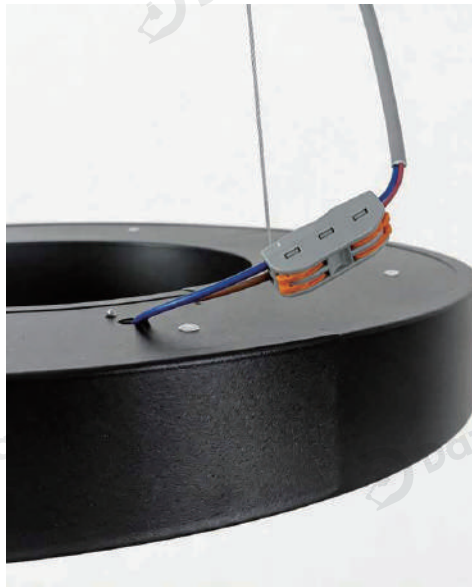

Product Name LED Pendant Ring Ceiling Light

Style Modern

Specification Black / White

This LED pendant ring ceiling light offers seven different diameter sizes.

It features a circular iron frame paired with a white acrylic shade and houses a 6000K LED light strip, with an IP42 protection rating. Ideal for offices, gyms, and other commercial spaces, it delivers even and expansive suspended illumination.

· Basic Product Information

Product Model

LI003121

Product Type

Medium & Large Pendants

Power Type

Hardwired

Product Color

Black

· Product Details

Material

Iron+ Acrylic

· Core Specifications

Width 15.7 inches
 Depth 15.7 inches
 Height 3.1 inches

Width 19.7 inches
 Depth 19.7 inches
 Height 3.1 inches

Width 23.6 inches
 Depth 23.6 inches
 Height 3.1 inches

Width 27.6 inches
 Depth 27.6 inches
 Height 3.1 inches

· Core Specifications

Width	31.5 inches
Depth	31.5 inches
Height	3.1 inches

Width	35.4 inches
Depth	35.4 inches
Height	3.1 inches

Width	39.4 inches
Depth	39.4 inches
Height	3.1 inches