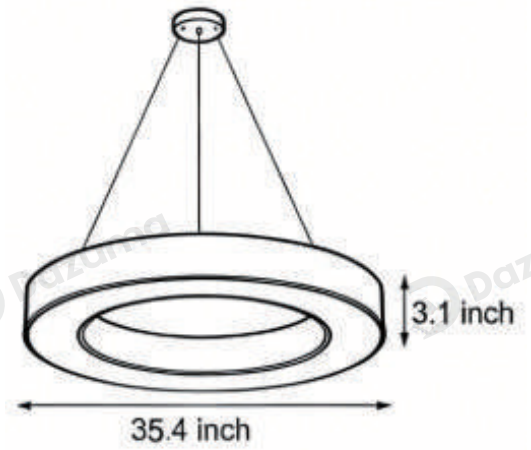

Product Name LED Pendant Ring Ceiling Light

Style Modern

Specification Black / White

This LED pendant ring ceiling light offers seven different diameter sizes.

It features a circular iron frame paired with a white acrylic shade and houses a 6000K LED light strip, with an IP42 protection rating. Ideal for offices, gyms, and other commercial spaces, it delivers even and expansive suspended illumination.

Black

· Product Details

Material

Iron+ Acrylic

· Core Specifications

Width 15.7 inches
 Depth 15.7 inches
 Height 3.1 inches

Width 19.7 inches
 Depth 19.7 inches
 Height 3.1 inches

Width 23.6 inches
 Depth 23.6 inches
 Height 3.1 inches

Width 27.6 inches
 Depth 27.6 inches
 Height 3.1 inches

· Core Specifications

Width	31.5 inches
Depth	31.5 inches
Height	3.1 inches

Width	35.4 inches
Depth	35.4 inches
Height	3.1 inches

Width	39.4 inches
Depth	39.4 inches
Height	3.1 inches