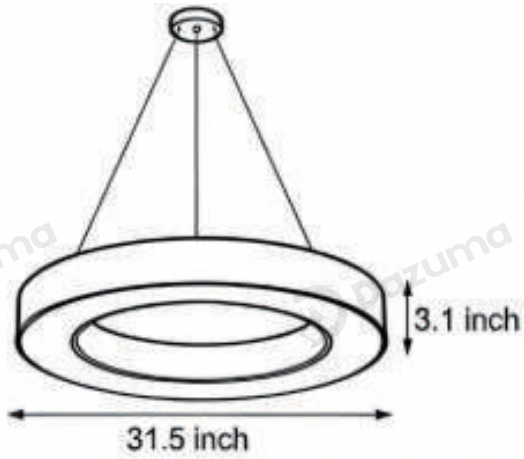

Product Name LED Pendant Ring Ceiling Light

Style Modern

Specification Black / White

This LED pendant ring ceiling light offers seven different diameter sizes.

It features a circular iron frame paired with a white acrylic shade and houses a 6000K LED light strip, with an IP42 protection rating. Ideal for offices, gyms, and other commercial spaces, it delivers even and expansive suspended illumination.

Black

· Product Details

Material

Iron+ Acrylic

· Core Specifications

Width 15.7 inches
 Depth 15.7 inches
 Height 3.1 inches

Width 19.7 inches
 Depth 19.7 inches
 Height 3.1 inches

Width 23.6 inches
 Depth 23.6 inches
 Height 3.1 inches

Width 27.6 inches
 Depth 27.6 inches
 Height 3.1 inches

· Core Specifications

Width	31.5 inches
Depth	31.5 inches
Height	3.1 inches

Width	35.4 inches
Depth	35.4 inches
Height	3.1 inches

Width	39.4 inches
Depth	39.4 inches
Height	3.1 inches