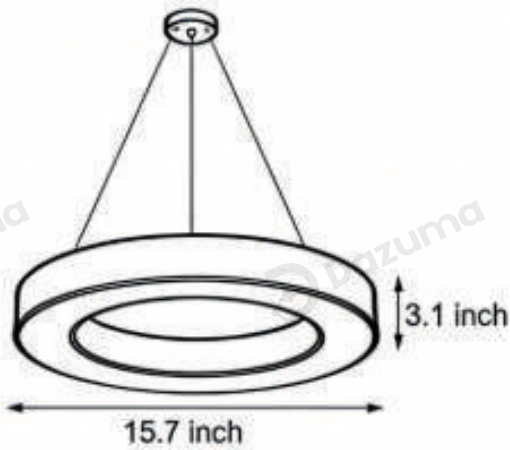

Product Name LED Pendant Ring Ceiling Light

Style Modern

Specification Black / White

This LED pendant ring ceiling light offers seven different diameter sizes.

It features a circular iron frame paired with a white acrylic shade and houses a 6000K LED light strip, with an IP42 protection rating. Ideal for offices, gyms, and other commercial spaces, it delivers even and expansive suspended illumination.

Black

· Product Details

Material

Iron+ Acrylic

· Core Specifications

Width 15.7 inches
 Depth 15.7 inches
 Height 3.1 inches

Width 19.7 inches
 Depth 19.7 inches
 Height 3.1 inches

Width 23.6 inches
 Depth 23.6 inches
 Height 3.1 inches

Width 27.6 inches
 Depth 27.6 inches
 Height 3.1 inches

· Core Specifications

Width	31.5 inches
Depth	31.5 inches
Height	3.1 inches

Width	35.4 inches
Depth	35.4 inches
Height	3.1 inches

Width	39.4 inches
Depth	39.4 inches
Height	3.1 inches