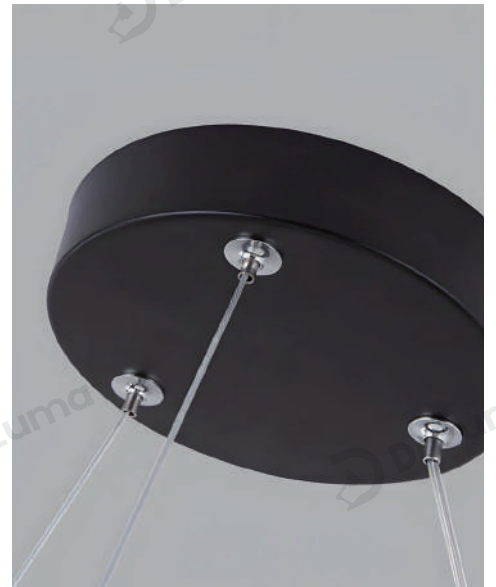

Product Name LED Pendant Ring Ceiling Light

Style Modern

Specification Black / White

This LED pendant ring ceiling light offers seven different diameter sizes.

It features a circular iron frame paired with a white acrylic shade and houses a 6000K LED light strip, with an IP42 protection rating. Ideal for offices, gyms, and other commercial spaces, it delivers even and expansive suspended illumination.

· Basic Product Information

Product Model

LI003121

Product Type

Medium & Large Pendants

Power Type

Hardwired

Product Color

Black

· Product Details

Material

Iron+ Acrylic

· Core Specifications

Width 15.7 inches
 Depth 15.7 inches
 Height 3.1 inches

Width 19.7 inches
 Depth 19.7 inches
 Height 3.1 inches

Width 23.6 inches
 Depth 23.6 inches
 Height 3.1 inches

Width 27.6 inches
 Depth 27.6 inches
 Height 3.1 inches

· Core Specifications

Width	31.5 inches
Depth	31.5 inches
Height	3.1 inches

Width	35.4 inches
Depth	35.4 inches
Height	3.1 inches

Width	39.4 inches
Depth	39.4 inches
Height	3.1 inches