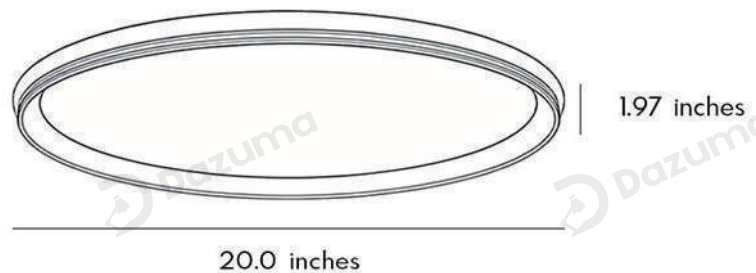

## · Core Specifications

Length	1.97 inches
Width	16.0 inches
Depth	16.0 inches

## · Core Specifications

Length	1.97 inches
Width	20.0 inches
Depth	20.0 inches

## · Core Specifications

Length	1.97 inches
Width	24.0 inches
Depth	24.0 inches

Voltage	AC100-265V
Light Source Type	LED
Light Source Included	Yes
Color Temperature	3000- 6000K
Dimmable	Yes
IP Rating	IP20
Hardwired	