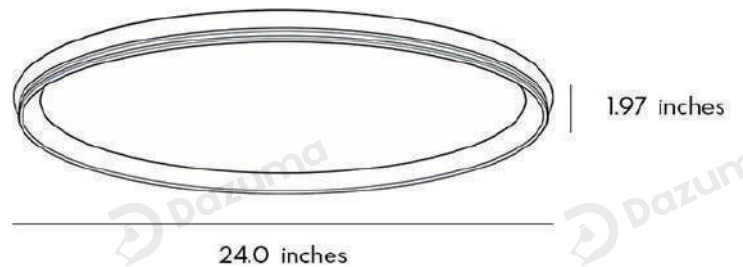

## · Core Specifications

Length	1.97 inches
Width	16.0 inches
Depth	16.0 inches

## · Core Specifications

Length	1.97 inches
Width	20.0 inches
Depth	20.0 inches

## · Core Specifications

Length	1.97 inches
Width	24.0 inches
Depth	24.0 inches

Voltage	AC100-265V
Light Source Type	LED
Light Source Included	Yes
Color Temperature	3000- 6000K
Dimmable	Yes
IP Rating	IP20
Hardwired	