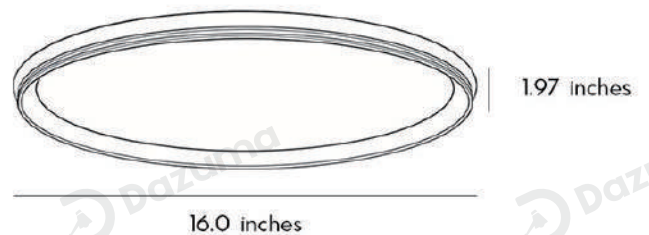

## · Core Specifications

Length	1.97 inches
Width	16.0 inches
Depth	16.0 inches

## · Core Specifications

Length	1.97 inches
Width	20.0 inches
Depth	20.0 inches

## · Core Specifications

Length	1.97 inches
Width	24.0 inches
Depth	24.0 inches

Voltage	AC100-265V
Light Source Type	LED
Light Source Included	Yes
Color Temperature	3000- 6000K
Dimmable	Yes
IP Rating	IP20
Hardwired	