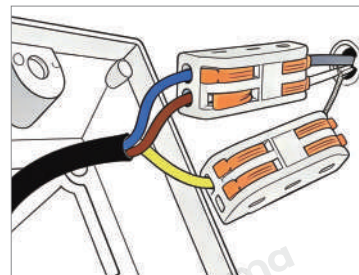

## · Core Specifications

Length	30.8 inches
Width	30.8 inches
Depth	1.2 inches

Voltage	AC110V
Light Source Type	LED strip light
Light Source Included	Yes
Color Temperature	3000- 6000K
Dimmable	Yes
CRI	90
IP Rating	IP65
Hardwired	