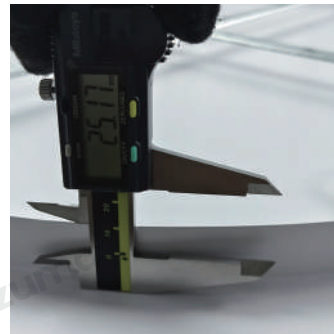

· Core Performance Indicators

Installation Method

Ceiling Mounted-Fix the base on the ceiling directly, wire, then install the lamp and lampshade.

Application Scenarios

Indoor, living room

Certifications

CE, ROHS, WEEE, CEC, DLC, IES

Color Temperature Adjustment

Dimmable (3000K- 6000K),White (6000K)

Product Accessories

Lamp body ×1, Instruction manual ×1, Screw pack ×1

www.dazuma.us

+1 978-678-4855 (US Support)

hello@dazuma.us

Customer Service: Mon-Fri, 9am-6pm EST.

Online Service Team: 120 East Hollis Street, Nashua, NH 03060