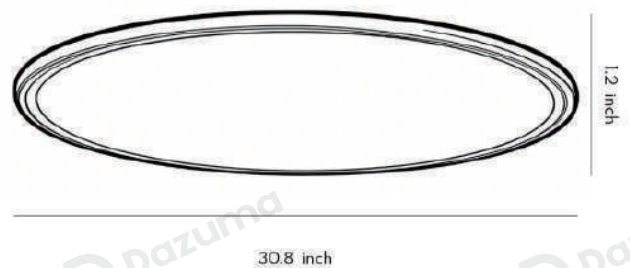

## · Core Specifications

Length	30.8 inches
Width	30.8 inches
Depth	1.2 inches

## · Core Specifications

Length	30.8 inches
Width	30.8 inches
Depth	1.2 inches

Voltage	AC110V
Light Source Type	LED strip light
Light Source Included	Yes
Color Temperature	3000- 6000K
Dimmable	Yes
CRI	90
IP Rating	IP65
Hardwired	