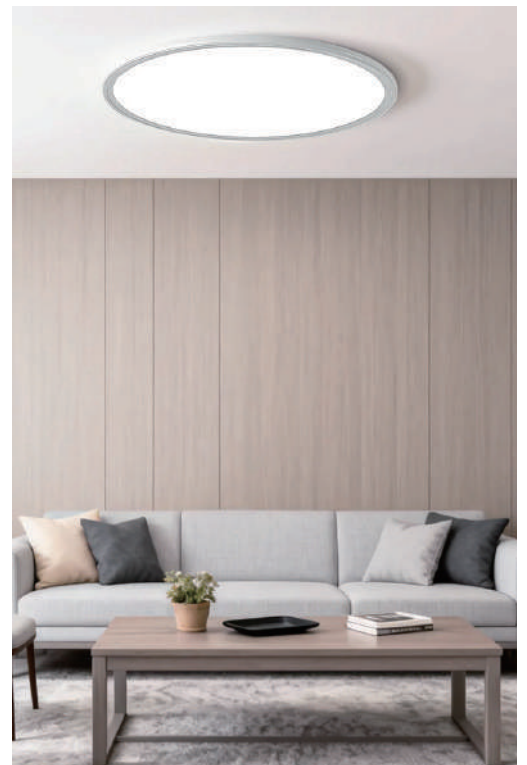

Product Name Round LED pendant light

Style Modern

Specification Hardwired

This round led ceiling lights adopts a round, ultra-slim profile, featuring an aluminum base paired with an acrylic diffuser panel.

It is available in either white or black trim options, with a choice of fixed white light or dimmable color temperature versions.

The integrated 72W LED module provides even, soft ambient illumination for commercial and residential ceiling applications.

## · Core Specifications

Length	30.8 inches
Width	30.8 inches
Depth	1.2 inches