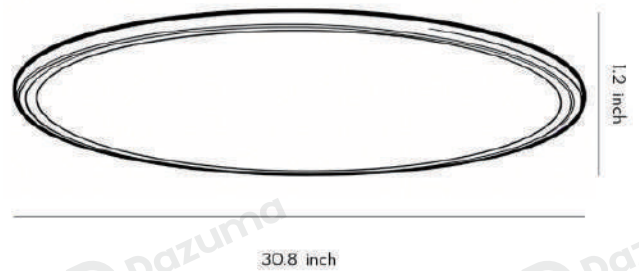

## · Core Specifications

Length	30.8 inches
Width	30.8 inches
Depth	1.2 inches

## · Core Specifications

Length	30.8 inches
Width	30.8 inches
Depth	1.2 inches

Voltage	AC110V
Light Source Type	LED strip light
Light Source Included	Yes
Color Temperature	3000- 6000K
Dimmable	Yes
CRI	90
IP Rating	IP65
Hardwired	