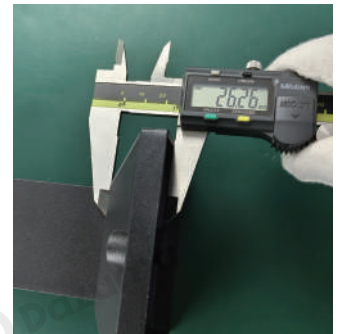

Length 16 inches

Width 4 inches

Depth 4 inches

Voltage	AC110V
Light Source Type	LED beads
Light Source Included	Yes
Color Temperature	3000K
Dimmable	No
CRI	90
IP Rating	IP64
Hardwired	

Blue: Neutral wire
Brown: Live wire
Yellow: Ground wire

• Core Performance Indicators

Installation Method	Fixed with screws. For lawn installation, contact us for custom ground spikes.
Application Scenarios	Garden, courtyard
Certifications	CE, ROHS, WEEE, CEC, DLC, IES
Color Temperature Adjustment	Warm white (3000K)
Product Accessories	Fixture ×1, Screw Pack ×1