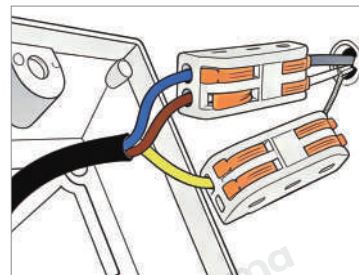

Length 16 inches

Width 4 inches

Depth 4 inches

Voltage	AC110V
Light Source Type	LED beads
Light Source Included	Yes
Color Temperature	3000K
Dimmable	No
CRI	90
IP Rating	IP64
Hardwired	

Blue: Neutral wire
Brown: Live wire
Yellow: Ground wire