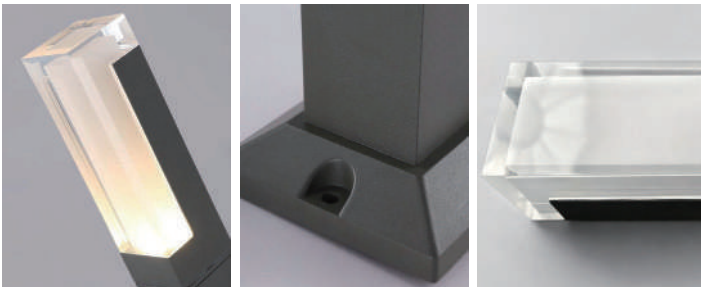

Product Name	Square LED Waterproof Aluminum Black Minimalist Outdoor Light Pathway Lights
Style	Modern
Specification	Hardwired

These aluminum LED garden lights feature a modern, minimalist design. With tall, slender black poles and sturdy square bases, they provide a sleek, powerful light. Ideal for patios, pathways and gardens, they offer functional, attractive lighting.

Installed near driveways or house exteriors, they improve safety and create a stylish ambiance, adding vitality to your outdoor space.

· Basic Product Information

Product Model

TLI00312-01

Product Type

Outdoor Landscape Lighting

Power Type

Hardwired

Product Color

Black + White

· Product Details

Material

Acrylic + Aluminum

· Core Specifications

Length 16 inches

Width 4 inches

Depth 4 inches

Voltage	AC110V
Light Source Type	LED beads
Light Source Included	Yes
Color Temperature	3000K
Dimmable	No
CRI	90
IP Rating	IP64
Hardwired	

Blue: Neutral wire
Brown: Live wire
Yellow: Ground wire