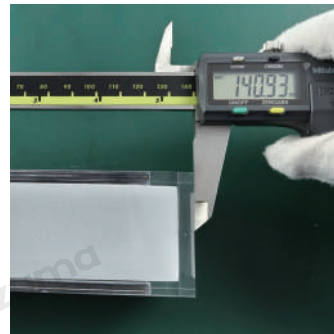

• Core Performance Indicators

Installation Method	Fixed with screws. For lawn installation, contact us for custom ground spikes.
Application Scenarios	Garden, courtyard
Certifications	CE, ROHS, WEEE, CEC, DLC, IES
Color Temperature Adjustment	Warm white (3000K)
Product Accessories	Fixture ×1, Screw Pack ×1

www.dazuma.us

+1 978-678-4855 (US Support)

hello@dazuma.us

Customer Service: Mon-Fri, 9am-6pm EST.

Online Service Team: 120 East Hollis Street, Nashua, NH 03060