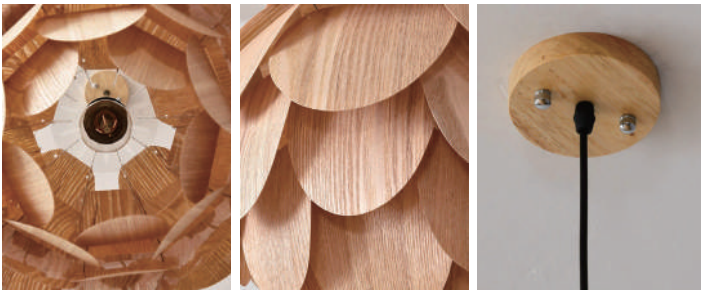

Product Name Pinecone Pendant Light

Style Modern

Specification A

This pinecone chandelier is inspired by the natural shape of pinecones and features a structure with layered curved wood pieces.

Crafted from high-quality ash wood, its layered wooden frame allows soft light to filter through the gaps, creating gentle shadows and a warm ambient glow.

Built with an integrated LED light source, it emits cozy 3000K warm white light, perfect for daily indoor lighting.

· Basic Product Information

Product Model	TLI00549-00
Product Type	Medium & Large Pendants
Power Type	Hardwired
Product Color	Natural wood color

· Product Details

Material	Ashwood
----------	---------

· Core Specifications

Width	15 inches
Depth	15 inches
Height	13 inches

Voltage	AC110V
Light Source Type	LED E27 bulb
Light Source Included	Yes
Color Temperature	3000K
Dimmable	No
CRI	90
IP Rating	IP65
Hardwired	

Blue: Neutral wire
Brown: Live wire
Yellow: Ground wire

· Core Performance Indicators

Installation Method

Ceiling Pendant Mounted-Fix the ceiling canopy to the ceiling, suspend the lamp body with cord, wire then install the lampshade.