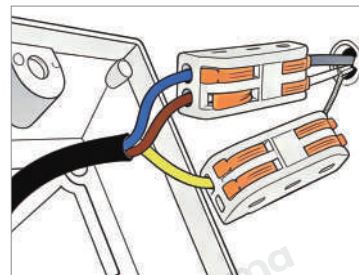

· Product Details

Material	Ashwood
----------	---------

· Core Specifications

Width	15 inches
Depth	15 inches
Height	13 inches

Voltage	AC110V
Light Source Type	LED E27 bulb
Light Source Included	Yes
Color Temperature	3000K
Dimmable	No
CRI	90
IP Rating	IP65
Hardwired	

Blue: Neutral wire
Brown: Live wire
Yellow: Ground wire

· Core Performance Indicators

Installation Method

Ceiling Pendant Mounted-Fix the ceiling canopy to the ceiling, suspend the lamp body with cord, wire then install the lampshade.