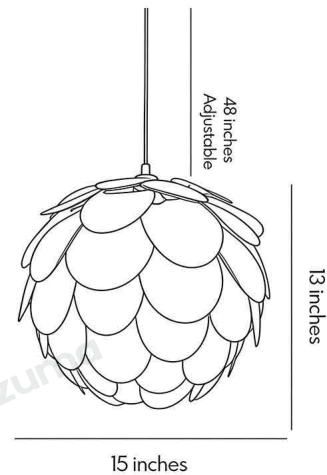

Product Name Pinecone Pendant Light

Style Modern

Specification A

This pinecone chandelier is inspired by the natural shape of pinecones and features a structure with layered curved wood pieces.

Crafted from high-quality ash wood, its layered wooden frame allows soft light to filter through the gaps, creating gentle shadows and a warm ambient glow.

· Product Details

Material	Ashwood
----------	---------

· Core Specifications

Width	15 inches
Depth	15 inches
Height	13 inches

Voltage	AC110V
Light Source Type	LED E27 bulb
Light Source Included	Yes
Color Temperature	3000K
Dimmable	No
CRI	90
IP Rating	IP65
Hardwired	