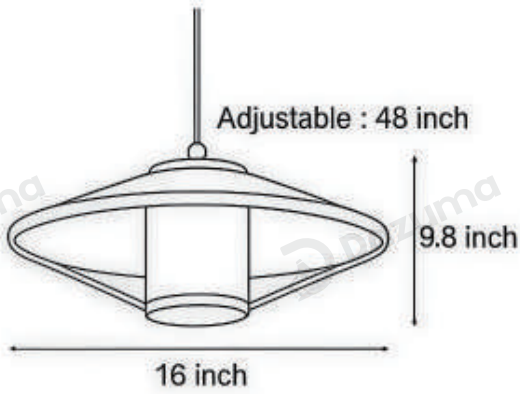

It comes in three diameter sizes, equipped with an E26/E27 socket and compatible with LED bulbs.

It emits warm 3000K light to create a cozy and comfortable atmosphere.

· Basic Product Information

Product Model

Material

Acrylic+Bamboo

· Core Specifications

Width 16 inches
 Depth 16 inches
 Height 9.8 inches

Width 20 inches
 Depth 20 inches
 Height 9.8 inches

Width 24 inches
 Depth 24 inches
 Height 3.1 inches

Voltage	AC110V
Light Source Type	LED E26 bulb
Light Source Included	Yes
Color Temperature	3000K
Dimmable	No
CRI	90