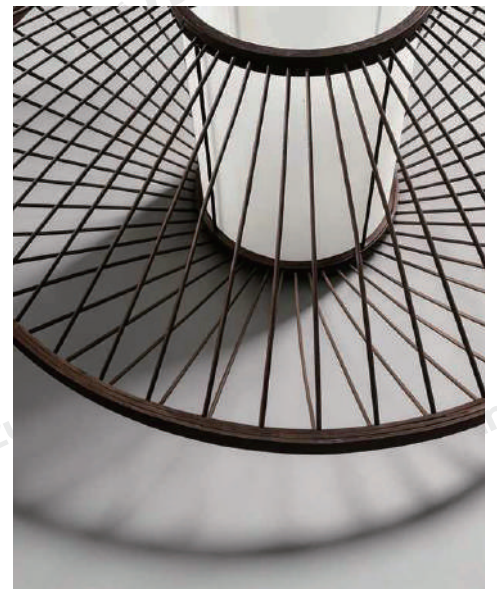

Product Name Black Rattan Pendant Light

Style Modern

Specification 16"/20"/24"

This black rattan chandelier features a radial bamboo frame that forms a unique diamond silhouette.

Available in black and walnut finishes, it matches a variety of interior styles.

It comes in three diameter sizes, equipped with an E26/E27 socket and compatible with LED bulbs.

It emits warm 3000K light to create a cozy and comfortable atmosphere.

· Basic Product Information

Product Model

Material

Acrylic+Bamboo

· Core Specifications

Width 16 inches
 Depth 16 inches
 Height 9.8 inches

Width 20 inches
 Depth 20 inches
 Height 9.8 inches

Width 24 inches
 Depth 24 inches
 Height 3.1 inches

Voltage	AC110V
Light Source Type	LED E26 bulb
Light Source Included	Yes
Color Temperature	3000K
Dimmable	No
CRI	90