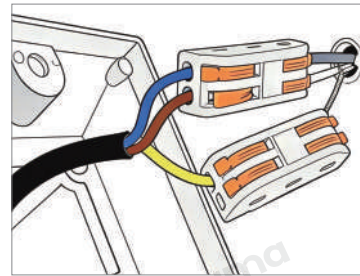

Material

Acrylic+Bamboo

· Core Specifications

Width 16 inches
 Depth 16 inches
 Height 9.8 inches

Width 20 inches
 Depth 20 inches
 Height 9.8 inches

Width 24 inches
 Depth 24 inches
 Height 3.1 inches

Voltage	AC110V
Light Source Type	LED E26 bulb
Light Source Included	Yes
Color Temperature	3000K
Dimmable	No
CRI	90

Hardwired

Blue: Neutral wire
Brown: Live wire
Yellow: Ground wire

Core Performance Indicators

Installation Method

Pendant Mounted-Install with rod, cord or chain suspended from ceiling.

Application Scenarios