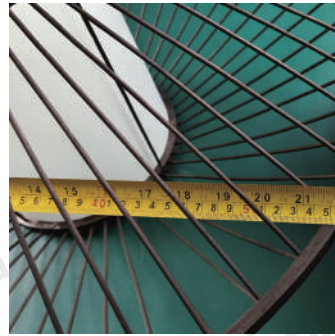

Core Performance Indicators

Installation Method

Pendant Mounted-Install with rod, cord or chain suspended from ceiling.

Application Scenarios

indoor

Certifications

CE, ROHS, WEEE, CEC, DLC, IES

Color Temperature Adjustment

Warm White (3000K)

Product Accessories

Bracket ×1, Lamp holder ×1, Bulb ×1, Base ×1, Spare bracket strip ×1, Screw pack ×1

www.dazuma.us

+1 978-678-4855 (US Support)

hello@dazuma.us

Customer Service: Mon-Fri, 9am-6pm EST.

Online Service Team: 120 East Hollis Street, Nashua, NH 03060