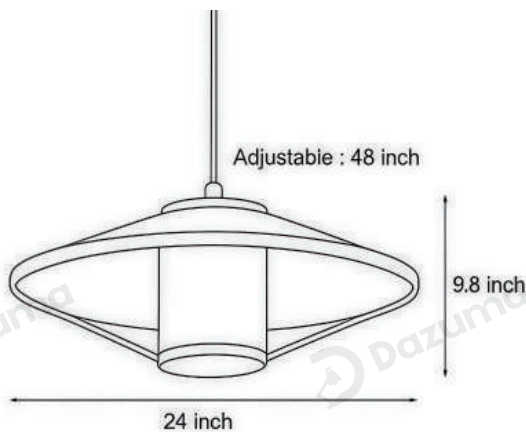

It comes in three diameter sizes, equipped with an E26/E27 socket and compatible with LED bulbs.

It emits warm 3000K light to create a cozy and comfortable atmosphere.

· Basic Product Information

Product Model

Material

Acrylic+Bamboo

· Core Specifications

Width 16 inches
 Depth 16 inches
 Height 9.8 inches

Width 20 inches
 Depth 20 inches
 Height 9.8 inches

Width 24 inches
 Depth 24 inches
 Height 3.1 inches

Voltage	AC110V
Light Source Type	LED E26 bulb
Light Source Included	Yes
Color Temperature	3000K
Dimmable	No
CRI	90