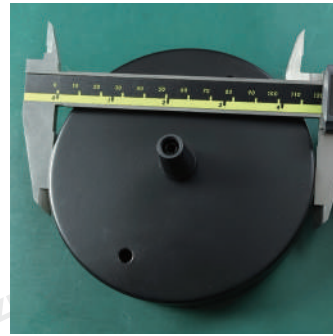

Material

Acrylic+Bamboo

· Core Specifications

Width 16 inches
 Depth 16 inches
 Height 9.8 inches

Width 20 inches
 Depth 20 inches
 Height 9.8 inches

Width 24 inches
 Depth 24 inches
 Height 3.1 inches

Voltage	AC110V
Light Source Type	LED E26 bulb
Light Source Included	Yes
Color Temperature	3000K
Dimmable	No
CRI	90

Hardwired

Blue: Neutral wire
Brown: Live wire
Yellow: Ground wire

Core Performance Indicators

Installation Method

Pendant Mounted-Install with rod, cord or chain suspended from ceiling.

Application Scenarios