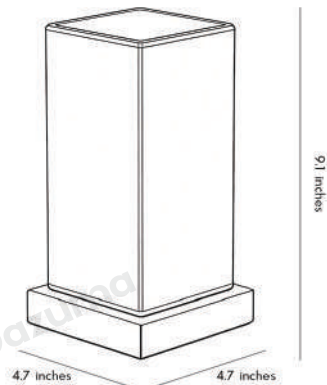

Product Name	Square table light
Style	Modern
Specification	Hardwired / Solar Powered

This square table lamp is equipped with a frosted glass lampshade.

The sturdy wooden base and heat-resistant glass ensure safe use, making it an ideal choice for providing safe and comfortable lighting for children.

· Core Specifications

Width	4.72 inches
Depth	9.06 inches
Height	4.72 inches

Voltage	DC5V
Light Source Type	G9
Light Source Included	Yes
Color Temperature	3000k/4500k/6000k
Dimmable	Yes
CRI	90
IP Rating	IP65